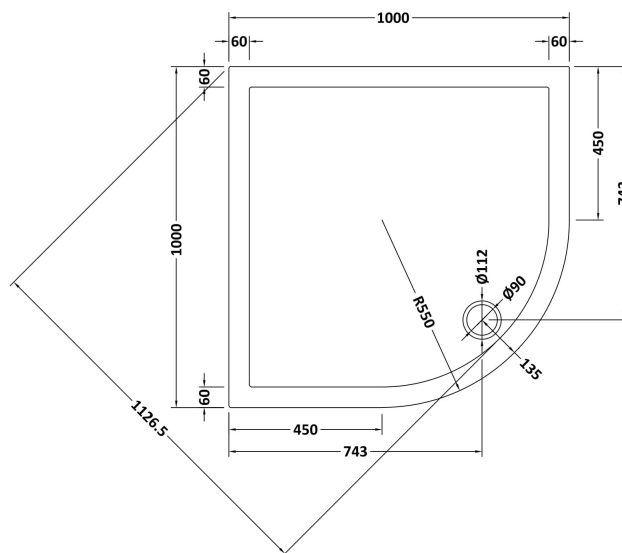

Sales Code: TR71107

Description: Quad Tray 1000 X 1000

Product Dimensions

Length (mm):	
Width (mm):	
Height (mm):	
Nett Weight (kg):	28.3

Packaging Dimensions

Length (mm):	1040
Width (mm):	1040
Height (mm):	85
Gross Weight (kg):	28.6

Packaging Data

Box Colour:	
Box Qty:	
Label Size:	x
Label Colour:	
Label Qty:	

Outer Box Dimensions (If Applicable)

Length (mm):	
Width (mm):	
Height (mm):	
Gross Weight (kg):	
Barcode:	5056211813361

Product Details

Country of Origin:	United Kingdom
Fitting Instruction:	No
CE & UKCA:	
Colour/Finish:	
Product Material:	
Material Colour Reference:	
Radius:	
Waste Required (mm):	
Compatible with Leg Kit:	