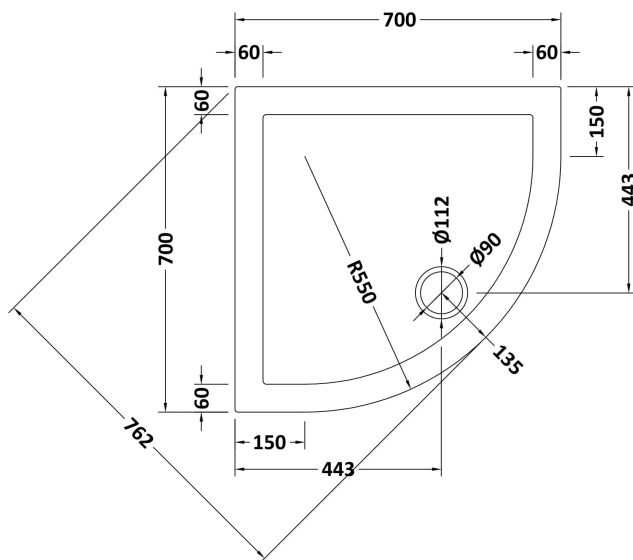

Sales Code: TR71096

Description: Quadrant Tray 700 X 700

Product Dimensions

Length (mm):	700
Width (mm):	700
Height (mm):	40
Nett Weight (kg):	19.2

Packaging Dimensions

Length (mm):	740
Width (mm):	740
Height (mm):	85
Gross Weight (kg):	19.5

Packaging Data

Box Colour:	Shrinkwrap & Polystyrene
Box Qty:	1
Label Size:	100 x 50
Label Colour:	White Label
Label Qty:	2

Outer Box Dimensions (If Applicable)

Length (mm):	
Width (mm):	
Height (mm):	
Gross Weight (kg):	
Barcode:	5056211813668

Product Details

Country of Origin:	United Kingdom
Fitting Instruction:	No
CE & UKCA:	Yes
Colour/Finish:	Slate Grey
Product Material:	Acrylic Capped ABS Caco3 & Pu
Material Colour Reference:	Slate Grey
Radius:	550
Waste Required (mm):	90
Compatible with Leg Kit:	Yes