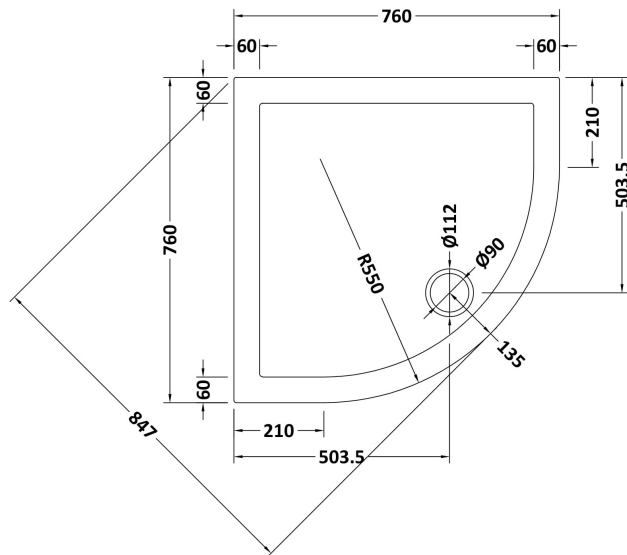

Sales Code: TR71097

Description: Quadrant Tray 760 X 760

Product Dimensions

Length (mm):	760
Width (mm):	760
Height (mm):	40
Nett Weight (kg):	20.3

Packaging Dimensions

Length (mm):	840
Width (mm):	840
Height (mm):	85
Gross Weight (kg):	20.6

Packaging Data

Box Colour:	Shrinkwrap & Polystyrene
Box Qty:	1
Label Size:	100 x 50
Label Colour:	White Label
Label Qty:	2

Outer Box Dimensions (If Applicable)

Length (mm):	
Width (mm):	
Height (mm):	
Gross Weight (kg):	
Barcode:	5056211813675

Product Details

Country of Origin:	United Kingdom
Fitting Instruction:	No
CE & UKCA:	Yes
Colour/Finish:	Slate Grey
Product Material:	Acrylic Capped ABS Caco3 & Pu
Material Colour Reference:	Slate Grey
Radius:	550
Waste Required (mm):	90
Compatible with Leg Kit:	Yes