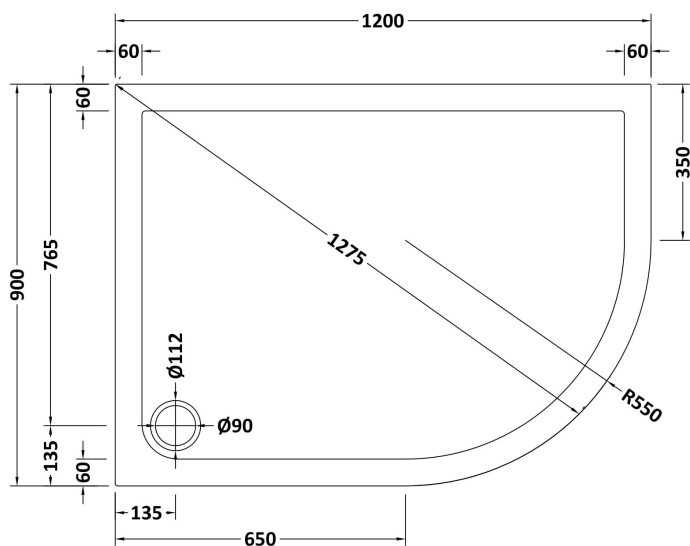

Sales Code: NSR115

Description: Sr Offset Quad Tray Rh 1200X900x40

Product Dimensions

Length (mm):	1200
Width (mm):	900
Height (mm):	40
Nett Weight (kg):	35.3

Packaging Dimensions

Length (mm):	1240
Width (mm):	940
Height (mm):	80
Gross Weight (kg):	35.6

Packaging Data

Box Colour:	Shrinkwrap & Polystyrene
Box Qty:	1
Label Size:	100 x 50
Label Colour:	White Label
Label Qty:	2

Outer Box Dimensions (If Applicable)

Length (mm):	
Width (mm):	
Height (mm):	
Gross Weight (kg):	
Barcode:	5056211872696

Product Details

Country of Origin:	United Kingdom
Fitting Instruction:	No
CE & UKCA:	Yes
Colour/Finish:	White
Product Material:	Acrylic Capped ABS Caco3 & Pu
Material Colour Reference:	European White
Radius:	550
Waste Required (mm):	90
Compatible with Leg Kit:	Yes