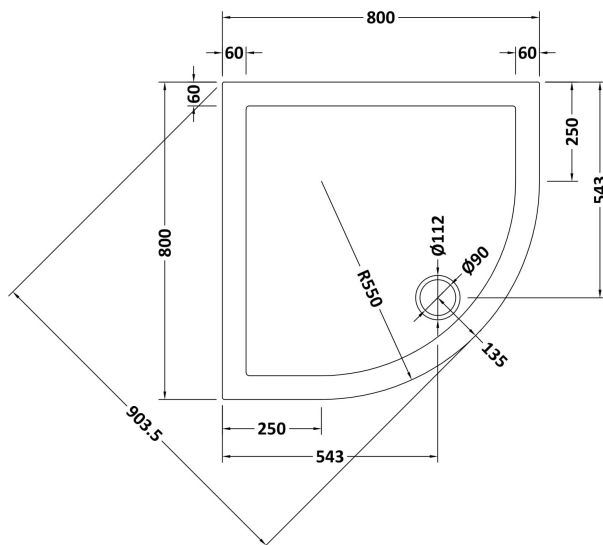

### Product Dimensions

Length (mm):	800
Width (mm):	800
Height (mm):	40
Nett Weight (kg):	20.7

### Packaging Dimensions

Length (mm):	840
Width (mm):	840
Height (mm):	85
Gross Weight (kg):	21

### Packaging Data

Box Colour:	Shrinkwrap & Polystyrene
Box Qty:	1
Label Size:	100 x 50
Label Colour:	White Label
Label Qty:	2

### Outer Box Dimensions (If Applicable)

Length (mm):	
Width (mm):	
Height (mm):	
Gross Weight (kg):	
Barcode:	5056211813347