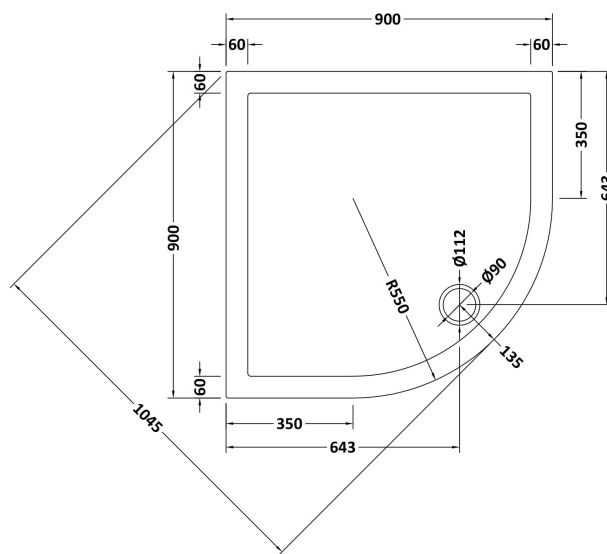

Sales Code: TR71106

Description: Quadrant Tray 900 X 900

Product Dimensions

Length (mm):	900
Width (mm):	900
Height (mm):	40
Nett Weight (kg):	22.9

Packaging Dimensions

Length (mm):	940
Width (mm):	940
Height (mm):	85
Gross Weight (kg):	23.2

Packaging Data

Box Colour:	Shrinkwrap & Polystyrene
Box Qty:	1
Label Size:	100 x 50
Label Colour:	White Label
Label Qty:	2

Outer Box Dimensions (If Applicable)

Length (mm):	
Width (mm):	
Height (mm):	
Gross Weight (kg):	
Barcode:	5056211813354

Product Details

Country of Origin:	United Kingdom
Fitting Instruction:	No
CE & UKCA:	Yes
Colour/Finish:	Slate Grey
Product Material:	Acrylic Capped ABS Caco3 & Pu
Material Colour Reference:	Slate Grey
Radius:	550
Waste Required (mm):	90
Compatible with Leg Kit:	Yes