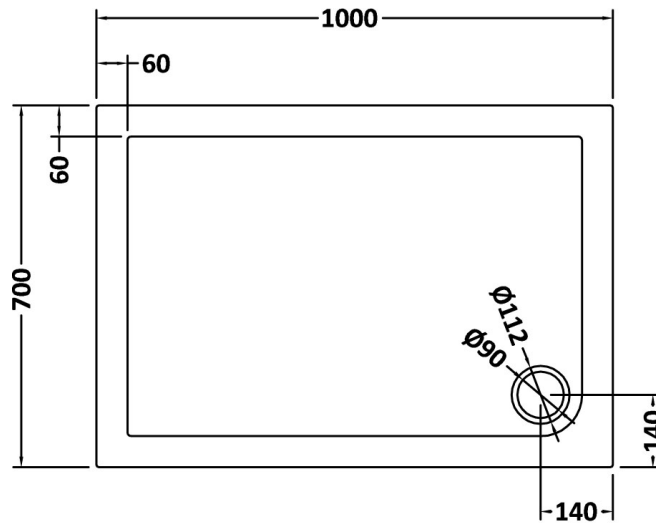

Sales Code: TR71021

Description: Rectangular Tray 1000 X 700

Product Dimensions

Length (mm):	1000
Width (mm):	700
Height (mm):	40
Nett Weight (kg):	26.1

Packaging Dimensions

Length (mm):	1040
Width (mm):	740
Height (mm):	85
Gross Weight (kg):	26.4

Packaging Data

Box Colour:	Shrinkwrap & Polystyrene
Box Qty:	1
Label Size:	100 x 50
Label Colour:	White Label
Label Qty:	2

Outer Box Dimensions (If Applicable)

Length (mm):	
Width (mm):	
Height (mm):	
Gross Weight (kg):	
Barcode:	5056211813132

Product Details

Country of Origin:	United Kingdom
Fitting Instruction:	No
CE & UKCA:	Yes
Colour/Finish:	Slate Grey
Product Material:	Acrylic Capped ABS Caco3 & Pu
Material Colour Reference:	Slate Grey
Radius:	0
Waste Required (mm):	90
Compatible with Leg Kit:	Yes