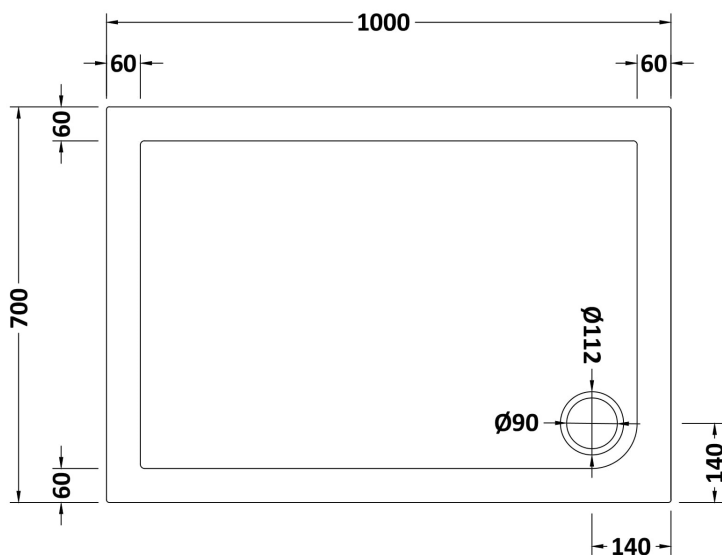

Sales Code: NSR021

Description: Sr Rectangular Tray 1000X700x40

Product Dimensions

Length (mm):	1000
Width (mm):	700
Height (mm):	40
Nett Weight (kg):	22.8

Packaging Dimensions

Length (mm):	1040
Width (mm):	740
Height (mm):	80
Gross Weight (kg):	23.1

Packaging Data

Box Colour:	Shrinkwrap & Polystyrene
Box Qty:	1
Label Size:	100 x 50
Label Colour:	White Label
Label Qty:	2

Outer Box Dimensions (If Applicable)

Length (mm):	
Width (mm):	
Height (mm):	
Gross Weight (kg):	
Barcode:	5056211872283

Product Details

Country of Origin:	United Kingdom
Fitting Instruction:	No
CE & UKCA:	Yes
Colour/Finish:	White
Product Material:	Acrylic Capped ABS Caco3 & Pu
Material Colour Reference:	European White
Radius:	0
Waste Required (mm):	90
Compatible with Leg Kit:	Yes