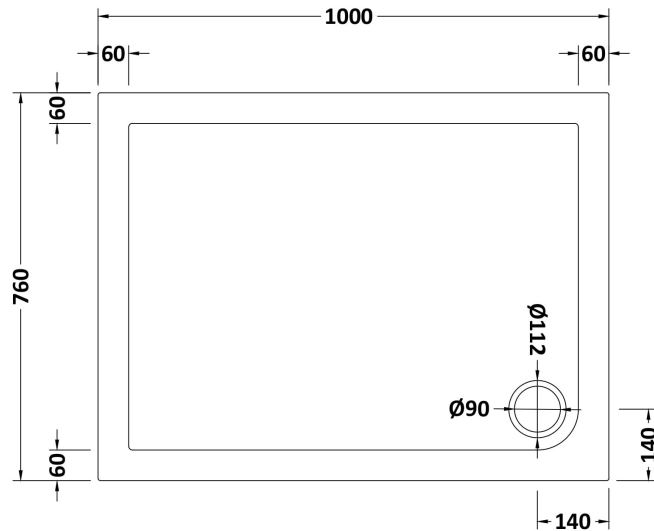

Sales Code: NSR012

Description: Sr Rectangular Tray 1000X760x40

Product Dimensions

Length (mm):	1000
Width (mm):	760
Height (mm):	40
Nett Weight (kg):	26.5

Packaging Dimensions

Length (mm):	1040
Width (mm):	800
Height (mm):	80
Gross Weight (kg):	26.8

Packaging Data

Box Colour:	Shrinkwrap & Polystyrene
Box Qty:	1
Label Size:	100 x 50
Label Colour:	White Label
Label Qty:	2

Outer Box Dimensions (If Applicable)

Length (mm):	
Width (mm):	
Height (mm):	
Gross Weight (kg):	
Barcode:	5056211872207

Product Details

Country of Origin:	United Kingdom
Fitting Instruction:	No
CE & UKCA:	Yes
Colour/Finish:	White
Product Material:	Acrylic Capped ABS Caco3 & Pu
Material Colour Reference:	European White
Radius:	0
Waste Required (mm):	90
Compatible with Leg Kit:	Yes