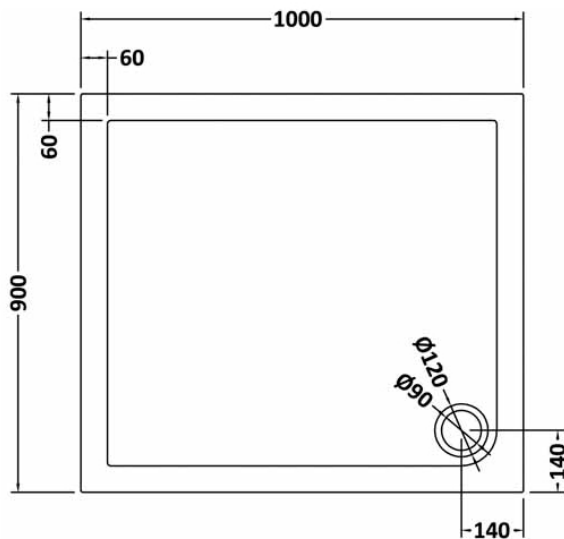

Sales Code: TR71014

Description: Rectangular Tray 1000 X 900

Product Dimensions

Length (mm):	1000
Width (mm):	900
Height (mm):	40
Nett Weight (kg):	28.2

Packaging Dimensions

Length (mm):	1040
Width (mm):	940
Height (mm):	85
Gross Weight (kg):	28.5

Packaging Data

Box Colour:	Shrinkwrap & Polystyrene
Box Qty:	1
Label Size:	100 x 50
Label Colour:	White Label
Label Qty:	2

Outer Box Dimensions (If Applicable)

Length (mm):	
Width (mm):	
Height (mm):	
Gross Weight (kg):	
Barcode:	5056211813163

Product Details

Country of Origin:	United Kingdom
Fitting Instruction:	No
CE & UKCA:	Yes
Colour/Finish:	Slate Grey
Product Material:	Acrylic Capped ABS Caco3 & Pu
Material Colour Reference:	Slate Grey
Radius:	0
Waste Required (mm):	90
Compatible with Leg Kit:	Yes