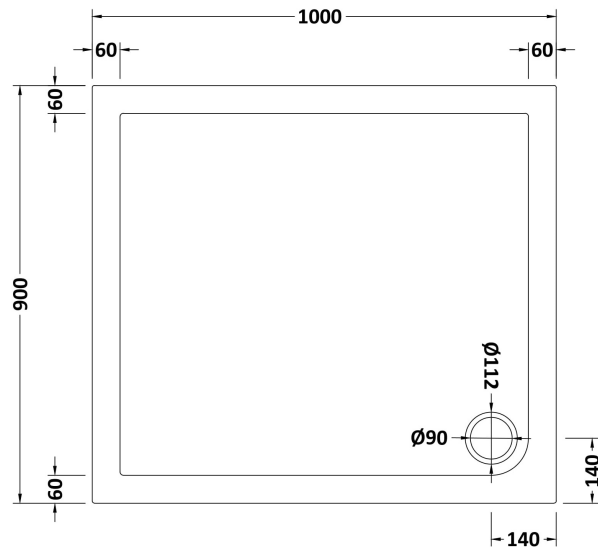

Sales Code: NSR014

Description: Sr Rectangular Tray 1000X900x40

Product Dimensions

Length (mm):	1000
Width (mm):	900
Height (mm):	40
Nett Weight (kg):	32.5

Packaging Dimensions

Length (mm):	1040
Width (mm):	940
Height (mm):	80
Gross Weight (kg):	32.8

Packaging Data

Box Colour:	Shrinkwrap & Polystyrene
Box Qty:	1
Label Size:	100 x 50
Label Colour:	White Label
Label Qty:	2

Outer Box Dimensions (If Applicable)

Length (mm):	
Width (mm):	
Height (mm):	
Gross Weight (kg):	
Barcode:	5056211872221

Product Details

Country of Origin:	United Kingdom
Fitting Instruction:	No
CE & UKCA:	Yes
Colour/Finish:	White
Product Material:	Acrylic Capped ABS Caco3 & Pu
Material Colour Reference:	European White
Radius:	0
Waste Required (mm):	90
Compatible with Leg Kit:	Yes