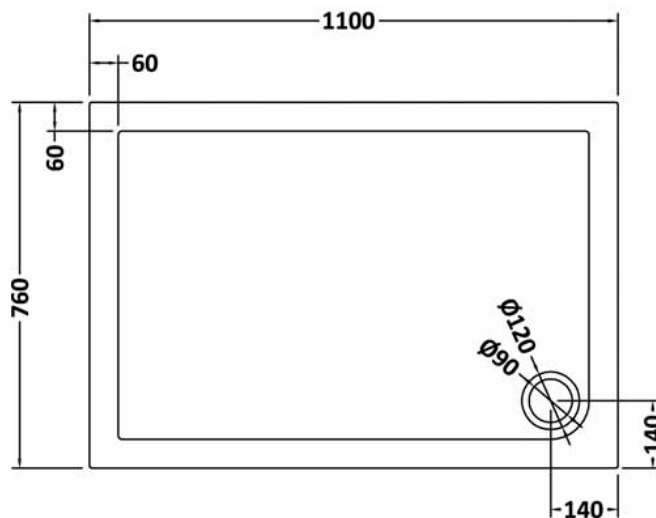

Sales Code: TR71017

Description: Rectangular Tray 1100 X 760

Product Dimensions

Length (mm):	1100
Width (mm):	760
Height (mm):	40
Nett Weight (kg):	28.3

Packaging Dimensions

Length (mm):	1140
Width (mm):	800
Height (mm):	85
Gross Weight (kg):	28.6

Packaging Data

Box Colour:	Shrinkwrap & Polystyrene
Box Qty:	1
Label Size:	100 x 50
Label Colour:	White Label
Label Qty:	2

Outer Box Dimensions (If Applicable)

Length (mm):	
Width (mm):	
Height (mm):	
Gross Weight (kg):	
Barcode:	5056211813187

Product Details

Country of Origin:	United Kingdom
Fitting Instruction:	No
CE & UKCA:	Yes
Colour/Finish:	Slate Grey
Product Material:	Acrylic Capped ABS Caco3 & Pu
Material Colour Reference:	Slate Grey
Radius:	0
Waste Required (mm):	90
Compatible with Leg Kit:	Yes