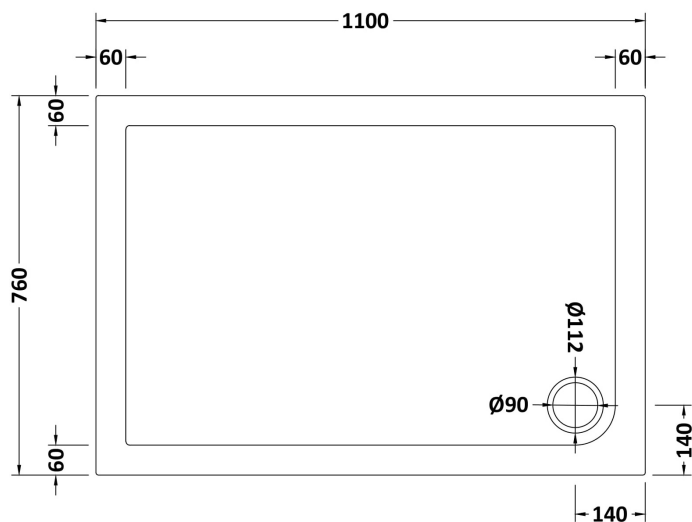

Sales Code: NSR017

Description: Sr Rectangular Tray 1100X760x40

Product Dimensions

Length (mm):	1100
Width (mm):	760
Height (mm):	40
Nett Weight (kg):	32.2

Packaging Dimensions

Length (mm):	1140
Width (mm):	800
Height (mm):	80
Gross Weight (kg):	32.5

Packaging Data

Box Colour:	Shrinkwrap & Polystyrene
Box Qty:	1
Label Size:	100 x 50
Label Colour:	White Label
Label Qty:	2

Outer Box Dimensions (If Applicable)

Length (mm):	
Width (mm):	
Height (mm):	
Gross Weight (kg):	
Barcode:	5056211872252

Product Details

Country of Origin:	United Kingdom
Fitting Instruction:	No
CE & UKCA:	Yes
Colour/Finish:	White
Product Material:	Acrylic Capped ABS Caco3 & Pu
Material Colour Reference:	European White
Radius:	0
Waste Required (mm):	90
Compatible with Leg Kit:	Yes