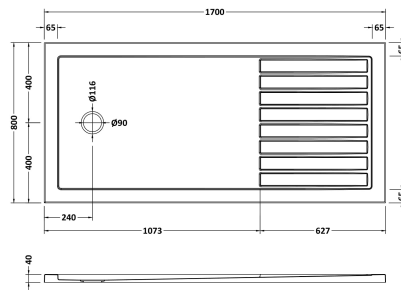

Sales Code: NSR1780

Description: Sr Walk In Shower Tray 1700X800x40

Product Dimensions

Length (mm):	1700
Width (mm):	800
Height (mm):	40
Nett Weight (kg):	60.9

Packaging Dimensions

Length (mm):	1740
Width (mm):	840
Height (mm):	80
Gross Weight (kg):	61.2

Packaging Data

Box Colour:	Shrinkwrap & Polystyrene
Box Qty:	1
Label Size:	100 x 50
Label Colour:	White Label
Label Qty:	2

Outer Box Dimensions (If Applicable)

Length (mm):	
Width (mm):	
Height (mm):	
Gross Weight (kg):	
Barcode:	5056211872757

Product Details

Country of Origin:	United Kingdom
Fitting Instruction:	No
CE & UKCA:	Yes
Colour/Finish:	White
Product Material:	Acrylic Capped ABS Caco3 & Pu
Material Colour Reference:	European White
Radius:	0
Waste Required (mm):	90
Compatible with Leg Kit:	Yes