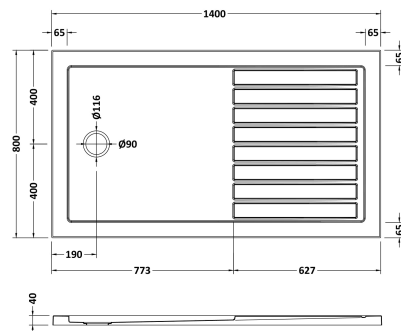

### Product Dimensions

Length (mm):	1400
Width (mm):	800
Height (mm):	40
Nett Weight (kg):	48,1

### Packaging Dimensions

Length (mm):	1440
Width (mm):	840
Height (mm):	80
Gross Weight (kg):	48,4

### Packaging Data

Box Colour:	Shrinkwrap & Polystyrene
Box Qty:	1
Label Size:	100 x 50
Label Colour:	White Label
Label Qty:	2

### Outer Box Dimensions (If Applicable)

Length (mm):	
Width (mm):	
Height (mm):	
Gross Weight (kg):	
Barcode:	5056211872719