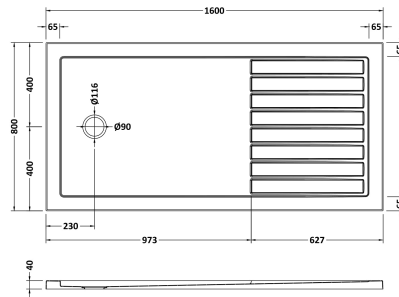

Sales Code: NSR1680

Description: Sr Walk In Shower Tray 1600X800x40

Product Dimensions

Length (mm):	1600
Width (mm):	800
Height (mm):	40
Nett Weight (kg):	52.8

Packaging Dimensions

Length (mm):	1640
Width (mm):	840
Height (mm):	80
Gross Weight (kg):	53.1

Packaging Data

Box Colour:	Shrinkwrap & Polystyrene
Box Qty:	1
Label Size:	100 x 50
Label Colour:	White Label
Label Qty:	2

Outer Box Dimensions (If Applicable)

Length (mm):	
Width (mm):	
Height (mm):	
Gross Weight (kg):	
Barcode:	5056211872733

Product Details

Country of Origin:	United Kingdom
Fitting Instruction:	No
CE & UKCA:	Yes
Colour/Finish:	White
Product Material:	Acrylic Capped ABS Caco3 & Pu
Material Colour Reference:	European White
Radius:	0
Waste Required (mm):	90
Compatible with Leg Kit:	Yes