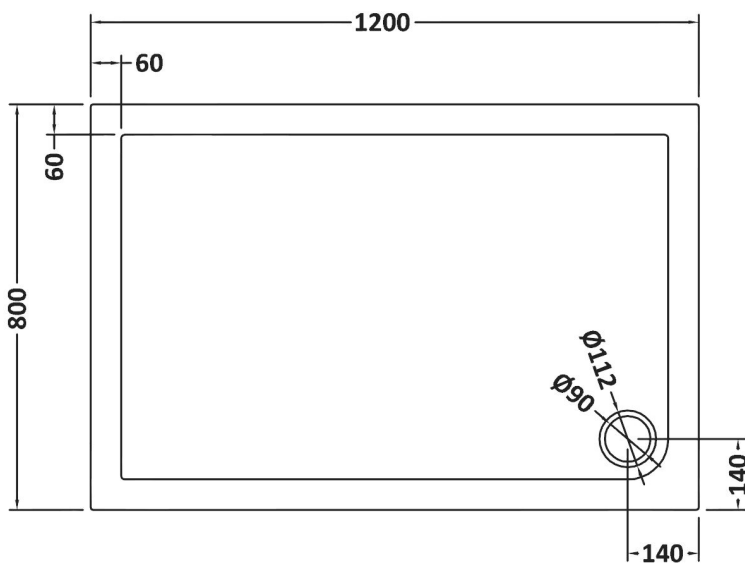

Sales Code: TR71023

Description: Rectangular Tray 1200 X 800

Product Dimensions

Length (mm):	1200
Width (mm):	800
Height (mm):	40
Nett Weight (kg):	31.4

Packaging Dimensions

Length (mm):	1240
Width (mm):	840
Height (mm):	85
Gross Weight (kg):	31.7

Packaging Data

Box Colour:	Shrinkwrap & Polystyrene
Box Qty:	1
Label Size:	100 x 50
Label Colour:	White Label
Label Qty:	2

Outer Box Dimensions (If Applicable)

Length (mm):	
Width (mm):	
Height (mm):	
Gross Weight (kg):	
Barcode:	5056211813231

Product Details

Country of Origin:	United Kingdom
Fitting Instruction:	No
CE & UKCA:	Yes
Colour/Finish:	Slate Grey
Product Material:	Acrylic Capped ABS Caco3 & Pu
Material Colour Reference:	Slate Grey
Radius:	0
Waste Required (mm):	90
Compatible with Leg Kit:	Yes