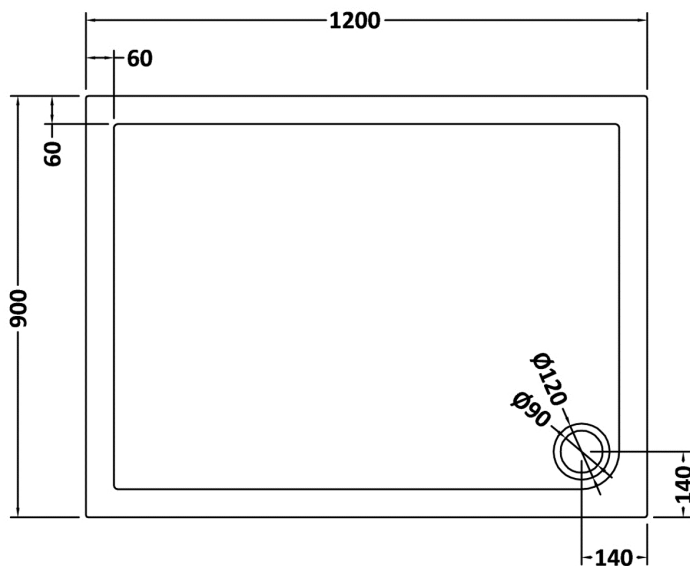

### Product Dimensions

Length (mm):	1200
Width (mm):	900
Height (mm):	40
Nett Weight (kg):	35.3

### Packaging Dimensions

Length (mm):	1240
Width (mm):	940
Height (mm):	85
Gross Weight (kg):	35.6

### Packaging Data

Box Colour:	Shrinkwrap & Polystyrene
Box Qty:	1
Label Size:	100 x 50
Label Colour:	White Label
Label Qty:	2

### Outer Box Dimensions (If Applicable)

Length (mm):	
Width (mm):	
Height (mm):	
Gross Weight (kg):	
Barcode:	5056211813248