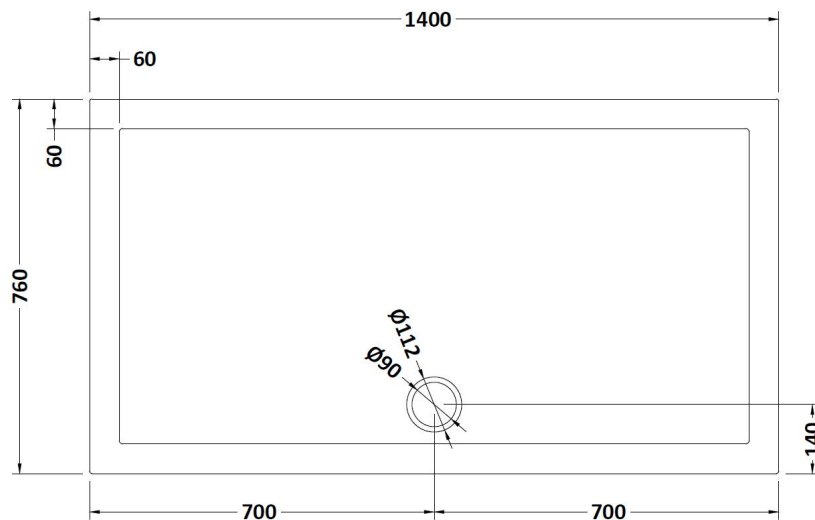

### Product Dimensions

Length (mm):	1400
Width (mm):	760
Height (mm):	40
Nett Weight (kg):	36.4

### Packaging Dimensions

Length (mm):	1440
Width (mm):	800
Height (mm):	85
Gross Weight (kg):	36.7

### Packaging Data

Box Colour:	Shrinkwrap & Polystyrene
Box Qty:	1
Label Size:	100 x 50
Label Colour:	White Label
Label Qty:	2

### Outer Box Dimensions (If Applicable)

Length (mm):	
Width (mm):	
Height (mm):	
Gross Weight (kg):	
Barcode:	5056211813583