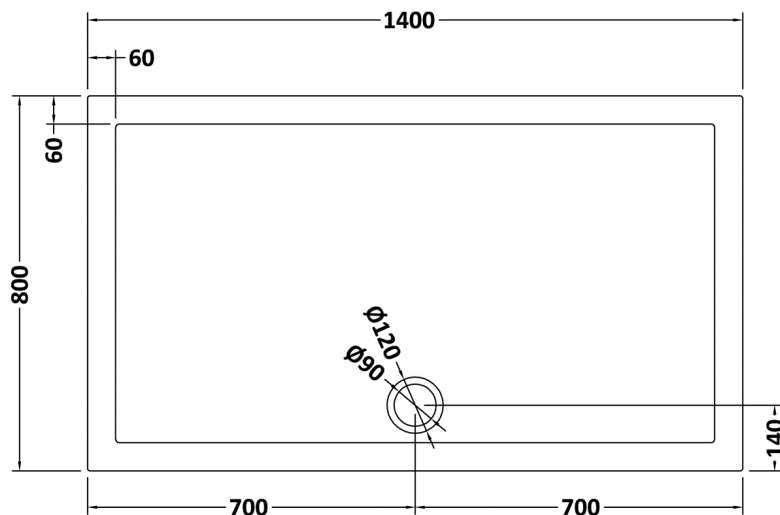

Sales Code: TR71033

Description: Rectangular Tray 1400 X 800

Product Dimensions

Length (mm):	1400
Width (mm):	800
Height (mm):	40
Nett Weight (kg):	36.8

Packaging Dimensions

Length (mm):	1440
Width (mm):	840
Height (mm):	85
Gross Weight (kg):	37.1

Packaging Data

Box Colour:	Shrinkwrap & Polystyrene
Box Qty:	1
Label Size:	100 x 50
Label Colour:	White Label
Label Qty:	2

Outer Box Dimensions (If Applicable)

Length (mm):	
Width (mm):	
Height (mm):	
Gross Weight (kg):	
Barcode:	5056211813262

Product Details

Country of Origin:	United Kingdom
Fitting Instruction:	No
CE & UKCA:	Yes
Colour/Finish:	Slate Grey
Product Material:	Acrylic Capped ABS Caco3 & Pu
Material Colour Reference:	Slate Grey
Radius:	0
Waste Required (mm):	90
Compatible with Leg Kit:	Yes