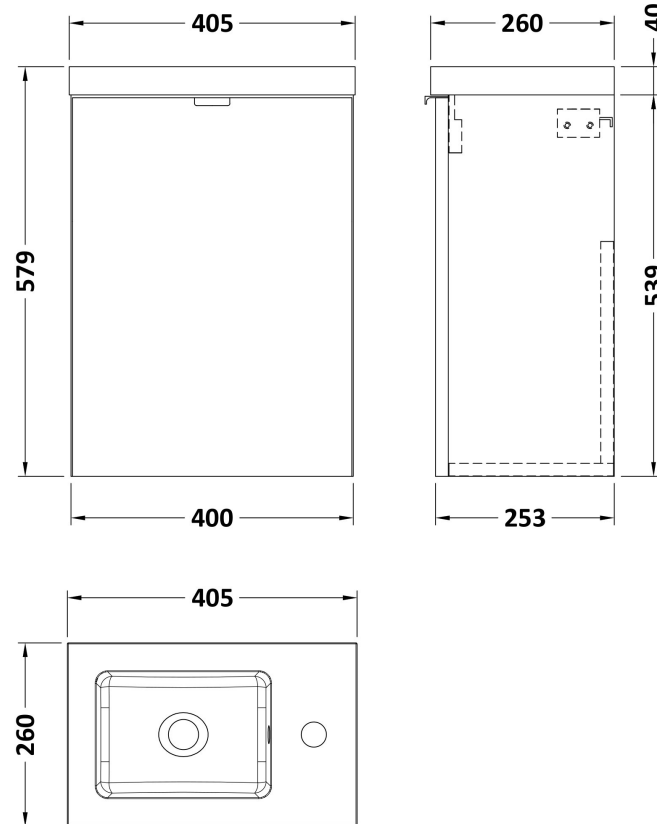

Sales Code: CBI537

Description: 400 1-Door Wall Hung Unit & Basin

Packaging Details

Barcode: 5056211848936