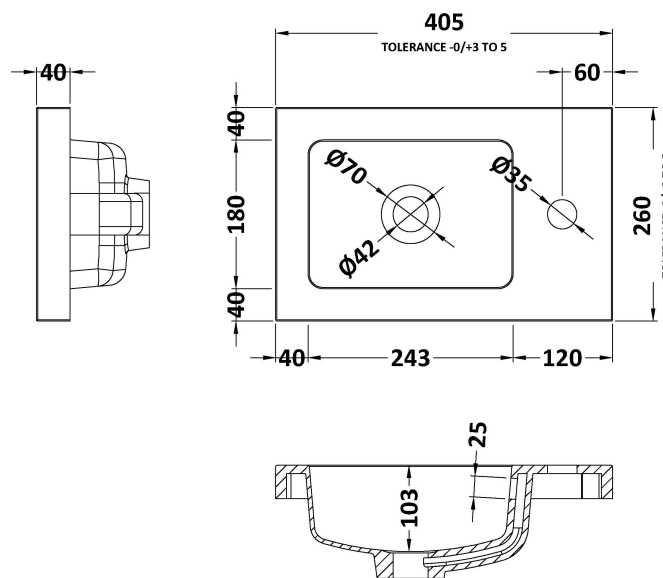

### Product Dimensions

Height (mm):	540
Width (mm):	400
Depth (mm):	253
Nett Weight (kg):	8

### Packaging Dimensions

Height (mm):	560
Width (mm):	420
Depth (mm):	275
Gross Weight (kg):	8.5

### Outer Box Dimensions (If Applicable)

Height (mm):	
Width (mm):	
Depth (mm):	
Gross Weight (kg):	
Barcode:	5056211848639

### Product Dimensions

Height (mm):	135
Width (mm):	403
Depth (mm):	255
Nett Weight (kg):	6.01