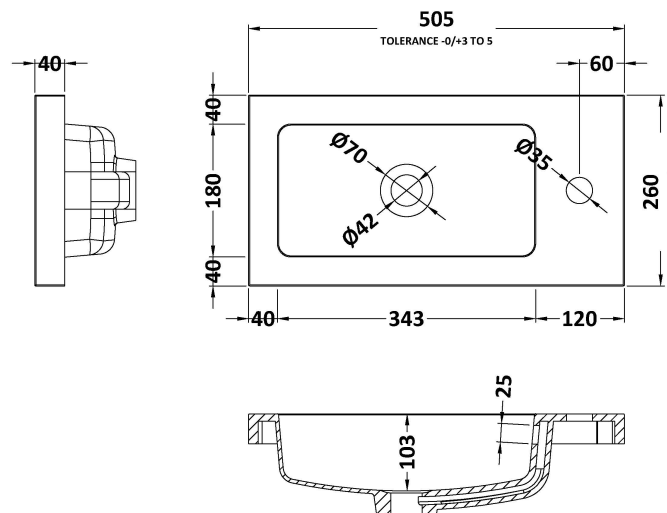

Packaging Dimensions

Height (mm):	290
Width (mm):	525
Depth (mm):	875
Gross Weight (kg):	15.5

Packaging Data

Box Colour:	Brown Cardboard Box
Box Qty:	1
Label Size:	100 x 50
Label Colour:	Not Applicable
Label Qty:	0

Outer Box Dimensions (If Applicable)

Height (mm):	
Width (mm):	
Depth (mm):	
Gross Weight (kg):	
Barcode:	5055275817179

Product Details

Country of Origin:	China
Fitting Instruction:	No
CE & UKCA:	N/A
FSC Certified Materials:	Yes
Colour:	Gloss White
Construction Method:	Cam & Wood Dowel
Construction Type:	Rigid
Cabinet Finish:	MFC Painted Gloss
Fascia Finish:	Mdf Painted Gloss
Cabinet Thickness (mm):	16
Fascia Thickness (mm):	18
Drawer Included:	No
Drawer Type:	Not Applicable
No of Shelves:	1
Hinge Type:	95 Degree Clip-On Soft Close
Hinge Included:	Yes
Adjustable Legs:	No
Fixings Included:	Yes
Handle Style:	Contemporary
Waste Shroud:	No
Handle Included:	Yes
Handle Type:	Wrapover

Sales Code: PMB302

Description: 500 Side Tap Basin 1Th (502.5X255x40)

Product Dimensions

Height (mm):	255
Width (mm):	503
Depth (mm):	135
Nett Weight (kg):	8

Packaging Dimensions

Height (mm):	305
Width (mm):	205
Depth (mm):	555
Gross Weight (kg):	8

Packaging Data

Box Colour:	Brown Cardboard Box - Printed
Box Qty:	1
Label Size:	100 x 50
Label Colour:	White Label
Label Qty:	2

Outer Box Dimensions (If Applicable)

Height (mm):	
Width (mm):	
Depth (mm):	
Gross Weight (kg):	
Barcode:	5055369063031