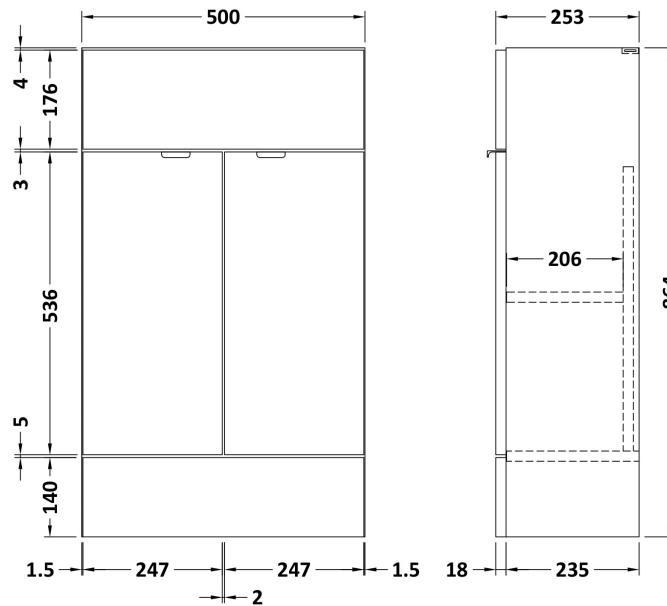

Sales Code: CBI122

Description: 500mm Compact Vanity Unit & Basin

Packaging Details

Barcode: 5055275887240

Sales Code: OFF105

Description: 500 Vanity Unit (255mm Deep)

Product Dimensions

Height (mm):	864
Width (mm):	500
Depth (mm):	255
Nett Weight (kg):	15

Packaging Dimensions

Height (mm):	290
Width (mm):	525
Depth (mm):	875
Gross Weight (kg):	15.5

Packaging Data

Box Colour:	Brown Cardboard Box
Box Qty:	1
Label Size:	100 x 50
Label Colour:	Not Applicable
Label Qty:	0

Outer Box Dimensions (If Applicable)

Height (mm):	
Width (mm):	
Depth (mm):	
Gross Weight (kg):	
Barcode:	5055275817179

Product Details

Country of Origin:	China
Fitting Instruction:	No
CE & UKCA:	N/A
FSC Certified Materials:	Yes
Colour:	Gloss White
Construction Method:	Cam & Wood Dowel
Construction Type:	Rigid
Cabinet Finish:	MFC Painted Gloss
Fascia Finish:	Mdf Painted Gloss
Cabinet Thickness (mm):	16
Fascia Thickness (mm):	18
Drawer Included:	No
Drawer Type:	Not Applicable
No of Shelves:	1
Hinge Type:	95 Degree Clip-On Soft Close
Hinge Included:	Yes
Adjustable Legs:	No
Fixings Included:	Yes
Handle Style:	Contemporary
Waste Shroud:	No
Handle Included:	Yes
Handle Type:	Wrapover

Sales Code: PMB302

Description: 500 Side Tap Basin 1Th (502.5X255x40)

Product Dimensions

Height (mm):	255
Width (mm):	503
Depth (mm):	135
Nett Weight (kg):	8

Packaging Dimensions

Height (mm):	305
Width (mm):	205
Depth (mm):	555
Gross Weight (kg):	8