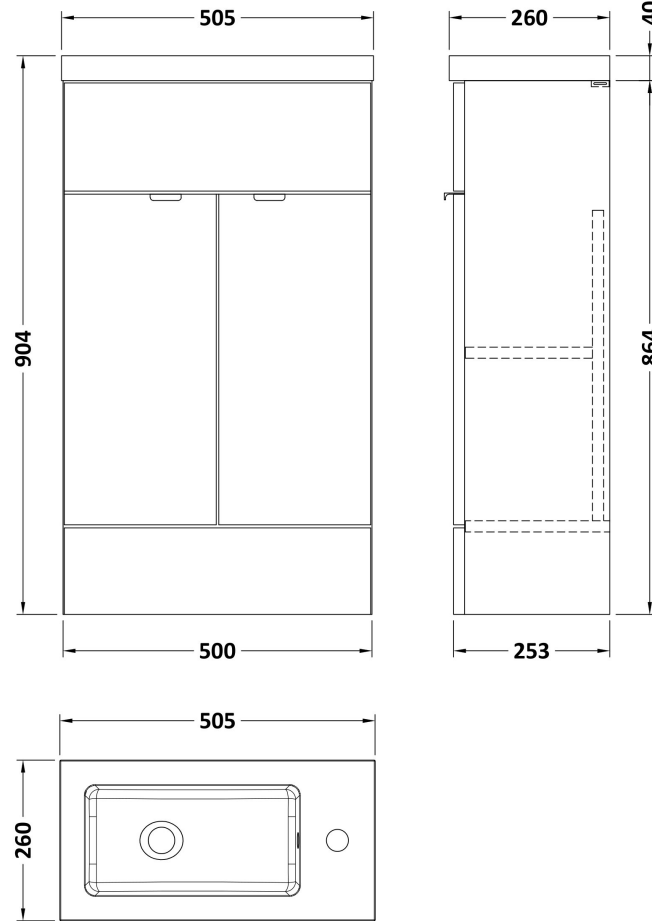

Sales Code: CBI122

Description: 500mm Compact Vanity Unit & Basin

Packaging Details

Barcode: 5055275887240

Sales Code: OFF105

Description: 500 Vanity Unit (255mm Deep)

Product Dimensions

Height (mm):	864
Width (mm):	500
Depth (mm):	255
Nett Weight (kg):	15

Packaging Dimensions

Height (mm):	290
Width (mm):	525
Depth (mm):	875
Gross Weight (kg):	15.5

Packaging Data

Box Colour:	Brown Cardboard Box
Box Qty:	1
Label Size:	100 x 50
Label Colour:	Not Applicable
Label Qty:	0

Outer Box Dimensions (If Applicable)

Height (mm):	
Width (mm):	
Depth (mm):	
Gross Weight (kg):	
Barcode:	5055275817179

Product Details

Country of Origin:	China
Fitting Instruction:	No
CE & UKCA:	N/A
FSC Certified Materials:	Yes
Colour:	Gloss White
Construction Method:	Cam & Wood Dowel
Construction Type:	Rigid
Cabinet Finish:	MFC Painted Gloss
Fascia Finish:	Mdf Painted Gloss
Cabinet Thickness (mm):	16
Fascia Thickness (mm):	18
Drawer Included:	No
Drawer Type:	Not Applicable
No of Shelves:	1
Hinge Type:	95 Degree Clip-On Soft Close
Hinge Included:	Yes
Adjustable Legs:	No
Fixings Included:	Yes
Handle Style:	Contemporary
Waste Shroud:	No
Handle Included:	Yes
Handle Type:	Wrapover

Sales Code: PMB302

Description: 500 Side Tap Basin 1Th (502.5X255x40)

Product Dimensions

Height (mm):	255
Width (mm):	503
Depth (mm):	135
Nett Weight (kg):	8

Packaging Dimensions

Height (mm):	305
Width (mm):	205
Depth (mm):	555
Gross Weight (kg):	8