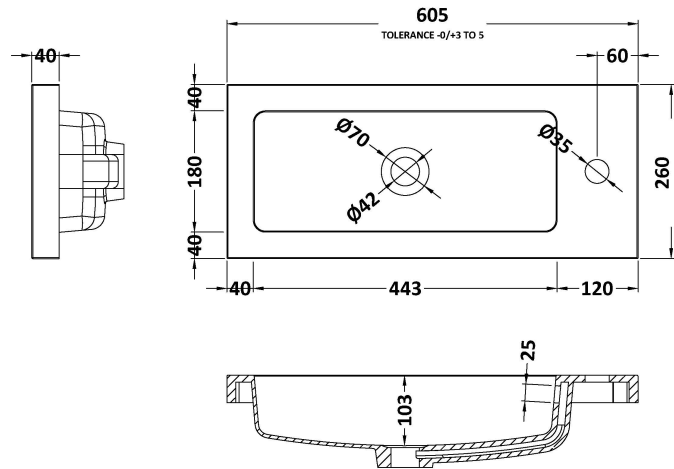

Packaging Dimensions

Height (mm):	290
Width (mm):	625
Depth (mm):	875
Gross Weight (kg):	17.5

Packaging Data

Box Colour:	Brown Cardboard Box
Box Qty:	1
Label Size:	100 x 50
Label Colour:	Not Applicable
Label Qty:	0

Outer Box Dimensions (If Applicable)

Height (mm):	
Width (mm):	
Depth (mm):	
Gross Weight (kg):	
Barcode:	5055275817223

Product Details

Country of Origin:	China
Fitting Instruction:	No
CE & UKCA:	N/A
FSC Certified Materials:	Yes
Colour:	Gloss White
Construction Method:	Cam & Wood Dowel
Construction Type:	Rigid
Cabinet Finish:	MFC Painted Gloss
Fascia Finish:	Mdf Painted Gloss
Cabinet Thickness (mm):	16
Fascia Thickness (mm):	18
Drawer Included:	No
Drawer Type:	Not Applicable
No of Shelves:	1
Hinge Type:	95 Degree Clip-On Soft Close
Hinge Included:	Yes
Adjustable Legs:	No
Fixings Included:	Yes
Handle Style:	Contemporary
Waste Shroud:	No
Handle Included:	Yes
Handle Type:	Wrapover

Sales Code: PMB303

Description: 600 Side Tap Basin 1Th (602.5X255x40)

Product Dimensions

Height (mm):	255
Width (mm):	603
Depth (mm):	135
Nett Weight (kg):	9

Packaging Dimensions

Height (mm):	305
Width (mm):	205
Depth (mm):	655
Gross Weight (kg):	9

Packaging Data

Box Colour:	Brown Cardboard Box - Printed
Box Qty:	1
Label Size:	100 x 50
Label Colour:	White Label
Label Qty:	2

Outer Box Dimensions (If Applicable)

Height (mm):	
Width (mm):	
Depth (mm):	
Gross Weight (kg):	
Barcode:	5055369063048