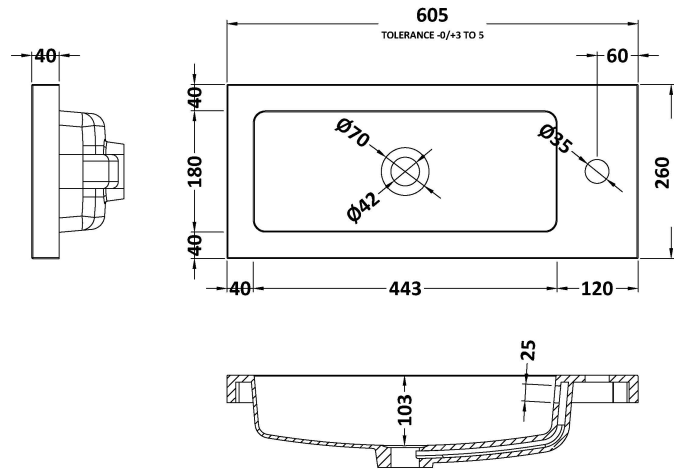

Packaging Dimensions

Height (mm):	290
Width (mm):	625
Depth (mm):	875
Gross Weight (kg):	17.5

Packaging Data

Box Colour:	Brown Cardboard Box
Box Qty:	1
Label Size:	100 x 50
Label Colour:	White Label
Label Qty:	2

Outer Box Dimensions (If Applicable)

Height (mm):	
Width (mm):	
Depth (mm):	
Gross Weight (kg):	
Barcode:	5055275820148

Product Details

Country of Origin:	United Kingdom
Fitting Instruction:	No
CE & UKCA:	N/A
FSC Certified Materials:	Yes
Colour:	Anthracite Woodgrain
Construction Method:	Cam & Wood Dowel
Construction Type:	Rigid
Cabinet Finish:	MFC Textured Woodgrain
Fascia Finish:	MFC Textured Woodgrain
Cabinet Thickness (mm):	18
Fascia Thickness (mm):	18
Drawer Included:	No
Drawer Type:	Not Applicable
No of Shelves:	1
Hinge Type:	95 Degree Clip-On Soft Close
Hinge Included:	Yes
Adjustable Legs:	No
Fixings Included:	Yes
Handle Style:	Contemporary
Waste Shroud:	No
Handle Included:	Yes
Handle Type:	Wrapover

Sales Code: PMB303

Description: 600 Side Tap Basin 1Th (602.5X255x40)

Product Dimensions

Height (mm):	255
Width (mm):	603
Depth (mm):	135
Nett Weight (kg):	9

Packaging Dimensions

Height (mm):	305
Width (mm):	205
Depth (mm):	655
Gross Weight (kg):	9

Packaging Data

Box Colour:	Brown Cardboard Box - Printed
Box Qty:	1
Label Size:	100 x 50
Label Colour:	White Label
Label Qty:	2

Outer Box Dimensions (If Applicable)

Height (mm):	
Width (mm):	
Depth (mm):	
Gross Weight (kg):	
Barcode:	5055369063048