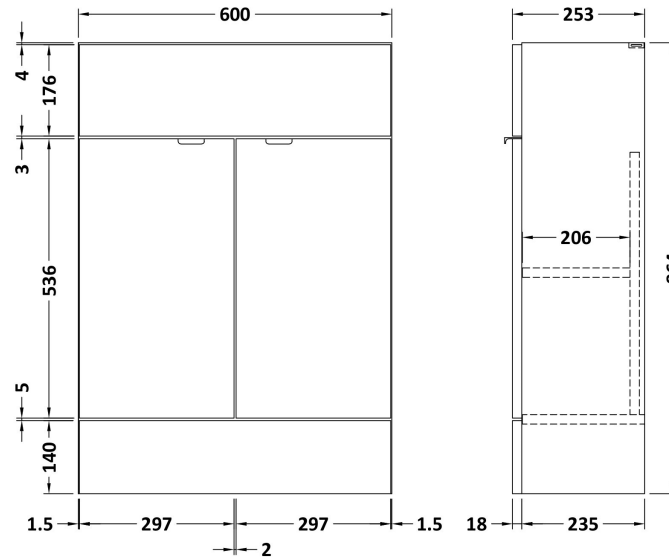

Sales Code: CBI506

Description: 600mm Compact Vanity Unit & Basin

Packaging Details

Barcode: 5055275887646

Sales Code: OFF507

Description: 600 Vanity Unit (255mm Deep)

Product Dimensions

Height (mm):	864
Width (mm):	600
Depth (mm):	255
Nett Weight (kg):	17

Packaging Dimensions

Height (mm):	290
Width (mm):	625
Depth (mm):	875
Gross Weight (kg):	17.5

Packaging Data

Box Colour:	Brown Cardboard Box
Box Qty:	1
Label Size:	100 x 50
Label Colour:	White Label
Label Qty:	2

Outer Box Dimensions (If Applicable)

Height (mm):	
Width (mm):	
Depth (mm):	
Gross Weight (kg):	
Barcode:	5055275820148

Product Details

Country of Origin:	United Kingdom
Fitting Instruction:	No
CE & UKCA:	N/A
FSC Certified Materials:	Yes
Colour:	Anthracite Woodgrain
Construction Method:	Cam & Wood Dowel
Construction Type:	Rigid
Cabinet Finish:	MFC Textured Woodgrain
Fascia Finish:	MFC Textured Woodgrain
Cabinet Thickness (mm):	18
Fascia Thickness (mm):	18
Drawer Included:	No
Drawer Type:	Not Applicable
No of Shelves:	1
Hinge Type:	95 Degree Clip-On Soft Close
Hinge Included:	Yes
Adjustable Legs:	No
Fixings Included:	Yes
Handle Style:	Contemporary
Waste Shroud:	No
Handle Included:	Yes
Handle Type:	Wrapover

Sales Code: PMB303

Description: 600 Side Tap Basin 1Th (602.5X255x40)

Product Dimensions

Height (mm):	255
Width (mm):	603
Depth (mm):	135
Nett Weight (kg):	9

Packaging Dimensions

Height (mm):	305
Width (mm):	205
Depth (mm):	655
Gross Weight (kg):	9