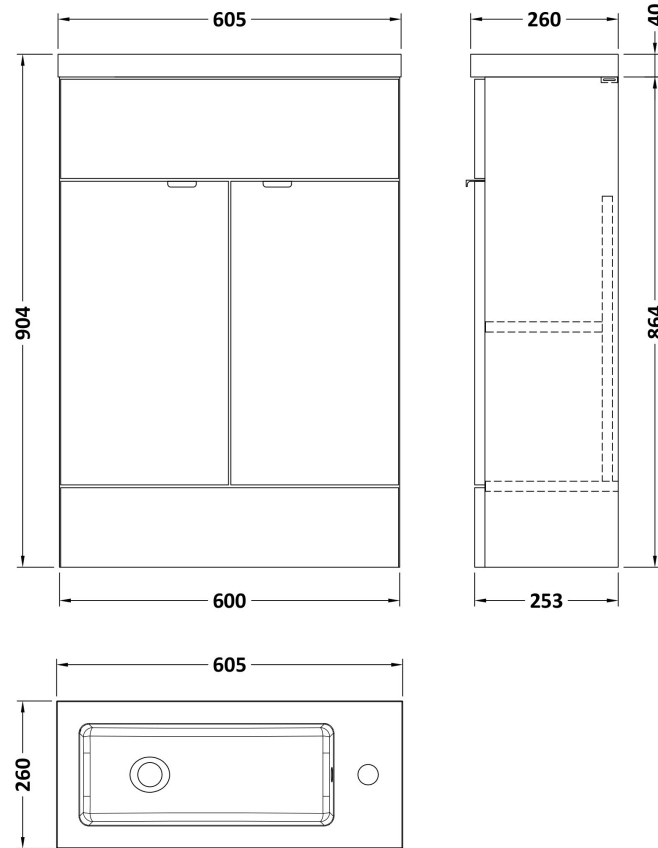

Sales Code: CBI506

Description: 600mm Compact Vanity Unit & Basin

Packaging Details

Barcode: 5055275887646

Sales Code: OFF507

Description: 600 Vanity Unit (255mm Deep)

Product Dimensions

Height (mm):	864
Width (mm):	600
Depth (mm):	255
Nett Weight (kg):	17

Packaging Dimensions

Height (mm):	290
Width (mm):	625
Depth (mm):	875
Gross Weight (kg):	17.5

Packaging Data

Box Colour:	Brown Cardboard Box
Box Qty:	1
Label Size:	100 x 50
Label Colour:	White Label
Label Qty:	2

Outer Box Dimensions (If Applicable)

Height (mm):	
Width (mm):	
Depth (mm):	
Gross Weight (kg):	
Barcode:	5055275820148

Product Details

Country of Origin:	United Kingdom
Fitting Instruction:	No
CE & UKCA:	N/A
FSC Certified Materials:	Yes
Colour:	Anthracite Woodgrain
Construction Method:	Cam & Wood Dowel
Construction Type:	Rigid
Cabinet Finish:	MFC Textured Woodgrain
Fascia Finish:	MFC Textured Woodgrain
Cabinet Thickness (mm):	18
Fascia Thickness (mm):	18
Drawer Included:	No
Drawer Type:	Not Applicable
No of Shelves:	1
Hinge Type:	95 Degree Clip-On Soft Close
Hinge Included:	Yes
Adjustable Legs:	No
Fixings Included:	Yes
Handle Style:	Contemporary
Waste Shroud:	No
Handle Included:	Yes
Handle Type:	Wrapover

Sales Code: PMB303

Description: 600 Side Tap Basin 1Th (602.5X255x40)

Product Dimensions

Height (mm):	255
Width (mm):	603
Depth (mm):	135
Nett Weight (kg):	9

Packaging Dimensions

Height (mm):	305
Width (mm):	205
Depth (mm):	655
Gross Weight (kg):	9