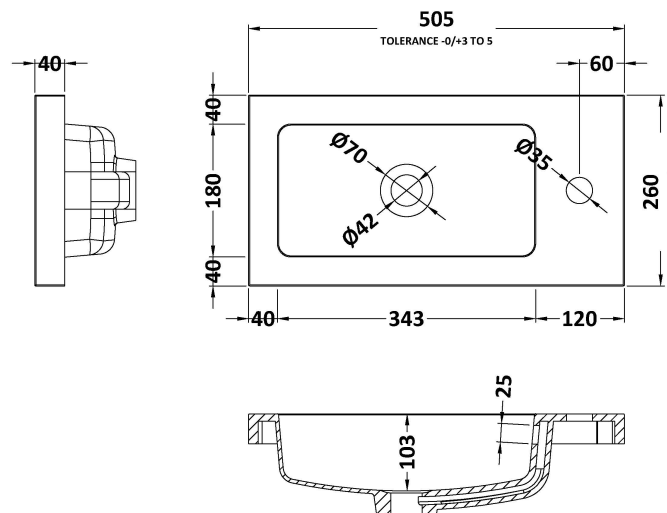

### Product Dimensions

Height (mm):	864
Width (mm):	500
Depth (mm):	255
Nett Weight (kg):	15

### Outer Box Dimensions (If Applicable)

Height (mm):	
Width (mm):	
Depth (mm):	
Gross Weight (kg):	
Barcode:	5055275873342

### Product Dimensions

Height (mm):	255
Width (mm):	503
Depth (mm):	135
Nett Weight (kg):	8

### Packaging Dimensions

Height (mm):	305
Width (mm):	205
Depth (mm):	555
Gross Weight (kg):	8