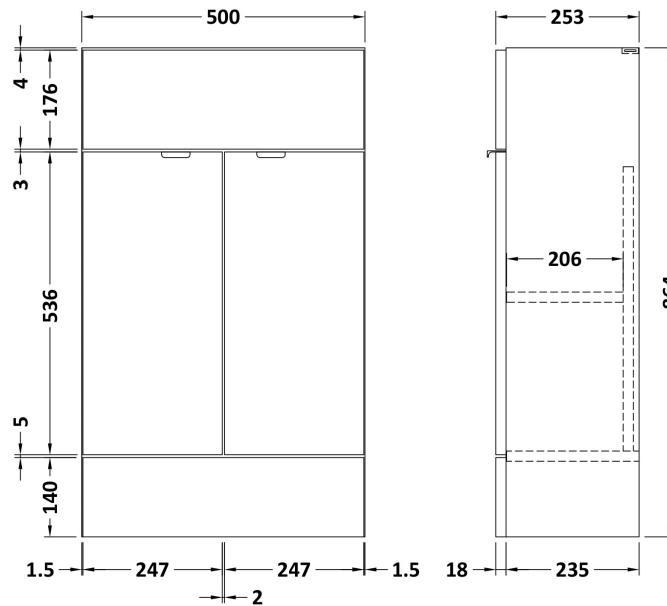

### Product Dimensions

Height (mm):	864
Width (mm):	500
Depth (mm):	255
Nett Weight (kg):	15

### Packaging Dimensions

Height (mm):	290
Width (mm):	525
Depth (mm):	900
Gross Weight (kg):	15.5

### Product Dimensions

Height (mm):	255
Width (mm):	503
Depth (mm):	135
Nett Weight (kg):	8

### Packaging Dimensions

Height (mm):	305
Width (mm):	205
Depth (mm):	555
Gross Weight (kg):	8