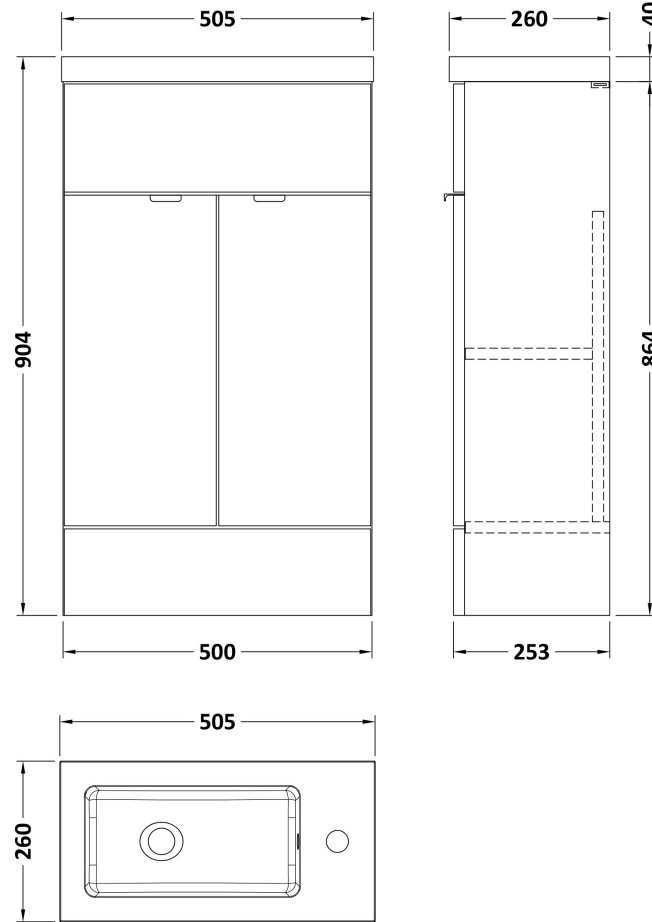

Sales Code: CBI922

Description: 500mm Compact Vanity Unit & Basin

Packaging Details

Barcode: 5055275894460