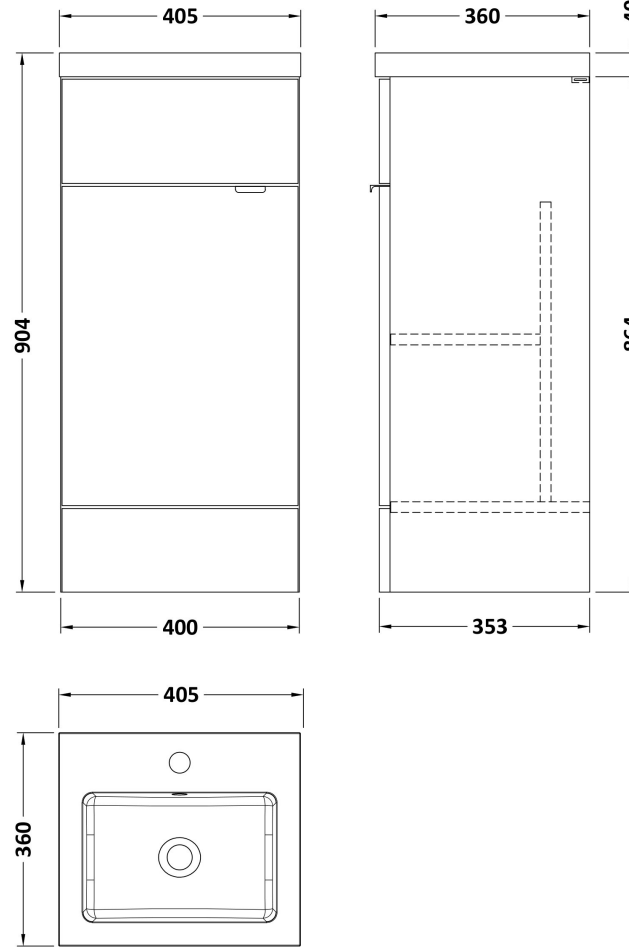

Sales Code: CBI123

Description: 400mm Fd Vanity Unit & Basin

Packaging Details

Barcode: 5055275887257