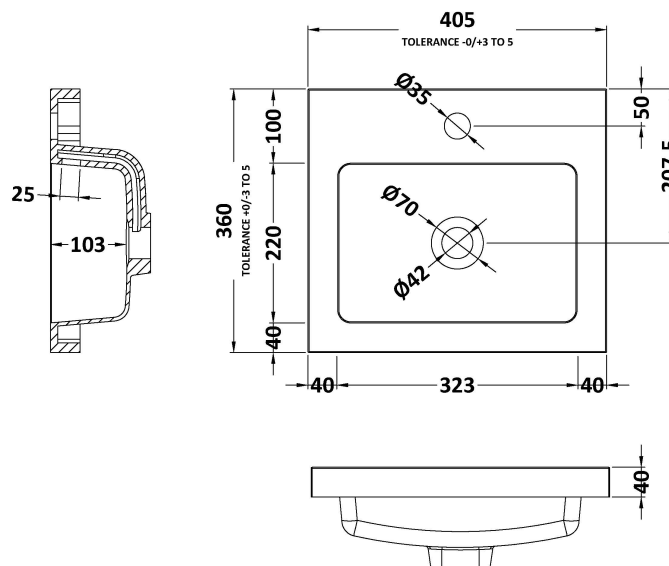

### Product Dimensions

Height (mm):	864
Width (mm):	400
Depth (mm):	355
Nett Weight (kg):	15.5

### Packaging Dimensions

Height (mm):	375
Width (mm):	425
Depth (mm):	875
Gross Weight (kg):	16

### Outer Box Dimensions (If Applicable)

Height (mm):	
Width (mm):	
Depth (mm):	
Gross Weight (kg):	
Barcode:	5055275817292

### Product Dimensions

Height (mm):	355
Width (mm):	403
Depth (mm):	135
Nett Weight (kg):	6.01