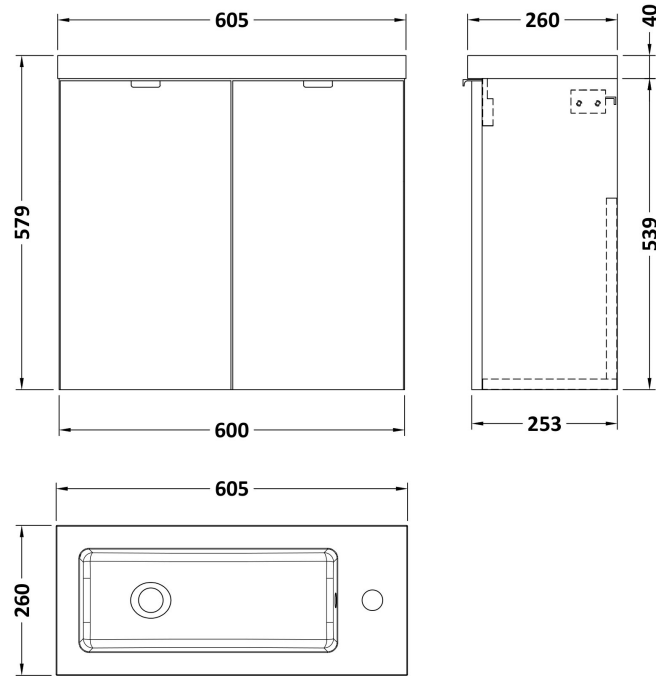

Sales Code: CBI129

Description: 600 2-Door Wall Hung Unit & Basin

Packaging Details

Barcode: 5056211815433