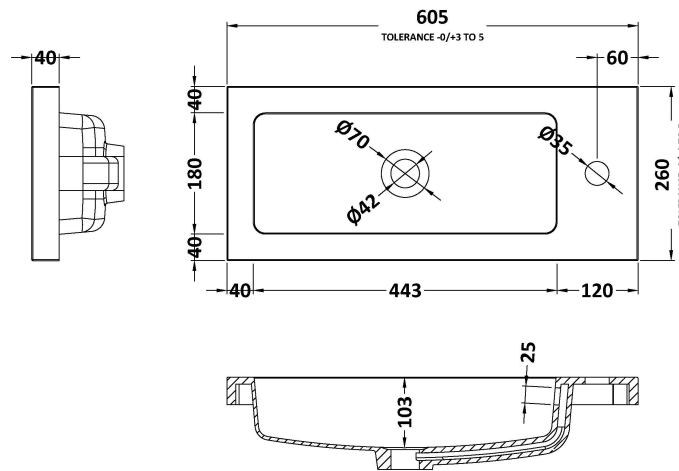

### Product Dimensions

Height (mm):	540
Width (mm):	600
Depth (mm):	253
Nett Weight (kg):	11

### Outer Box Dimensions (If Applicable)

Height (mm):	
Width (mm):	
Depth (mm):	
Gross Weight (kg):	
Barcode:	5056211812944

### Product Dimensions

Height (mm):	255
Width (mm):	603
Depth (mm):	135
Nett Weight (kg):	9

### Packaging Dimensions

Height (mm):	305
Width (mm):	205
Depth (mm):	655
Gross Weight (kg):	9