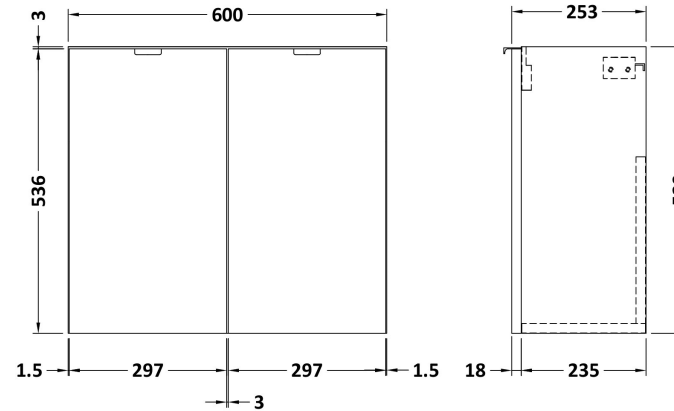

### Product Dimensions

Height (mm):	540
Width (mm):	600
Depth (mm):	253
Nett Weight (kg):	11

### Packaging Dimensions

Height (mm):	375
Width (mm):	620
Depth (mm):	560
Gross Weight (kg):	11.5

### Product Dimensions

Height (mm):	255
Width (mm):	603
Depth (mm):	135
Nett Weight (kg):	9

### Packaging Dimensions

Height (mm):	305
Width (mm):	205
Depth (mm):	655
Gross Weight (kg):	9