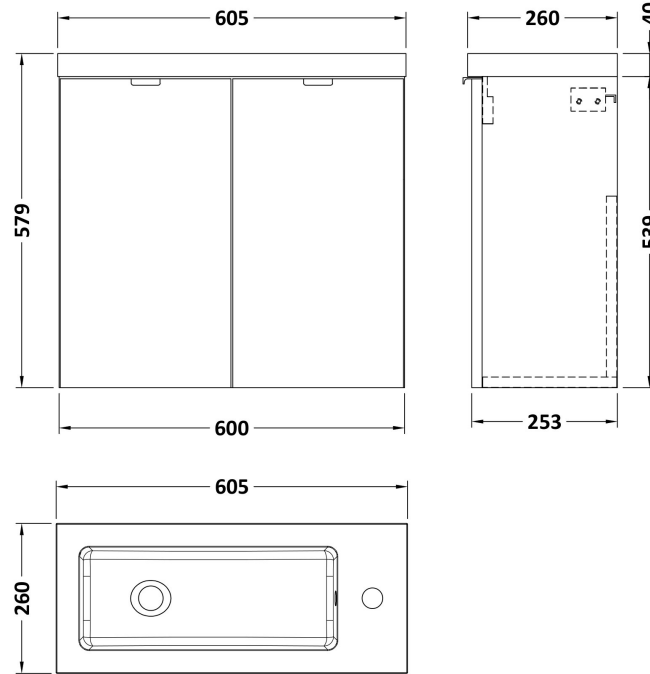

Sales Code: CBI629

Description: 600 2-Door Wall Hung Unit & Basin

Packaging Details

Barcode: 5056211816126

Sales Code: OFF667

Description: 600 2-Door Wall Hung Unit

Product Dimensions

Height (mm):	540
Width (mm):	600
Depth (mm):	253
Nett Weight (kg):	11

Packaging Dimensions

Height (mm):	375
Width (mm):	620
Depth (mm):	560
Gross Weight (kg):	11.5

Packaging Data

Box Colour:	Brown Cardboard Box
Box Qty:	1
Label Size:	100 x 50
Label Colour:	White Label
Label Qty:	2

Outer Box Dimensions (If Applicable)

Height (mm):	
Width (mm):	
Depth (mm):	
Gross Weight (kg):	
Barcode:	5056211816096

Product Details

Country of Origin:	United Kingdom
Fitting Instruction:	No
CE & UKCA:	N/A
FSC Certified Materials:	Yes
Colour:	Black Woodgrain
Construction Method:	Cam & Wood Dowel
Construction Type:	Rigid
Cabinet Finish:	MFC Textured Woodgrain
Fascia Finish:	MFC Textured Woodgrain
Cabinet Thickness (mm):	18
Fascia Thickness (mm):	18
Drawer Included:	No
Drawer Type:	Not Applicable
No of Shelves:	0
Hinge Type:	95 Degree Clip-On Soft Close
Hinge Included:	Yes, Supplied
Adjustable Legs:	No, Not Required
Fixings Included:	Yes
Handle Style:	Modern
Waste Shroud:	No
Handle Included:	Yes, Supplied
Handle Type:	Wrapover

Sales Code: PMB303

Description: 600 Side Tap Basin 1Th (602.5X255x40)

Product Dimensions

Height (mm):	255
Width (mm):	603
Depth (mm):	135
Nett Weight (kg):	9

Packaging Dimensions

Height (mm):	305
Width (mm):	205
Depth (mm):	655
Gross Weight (kg):	9