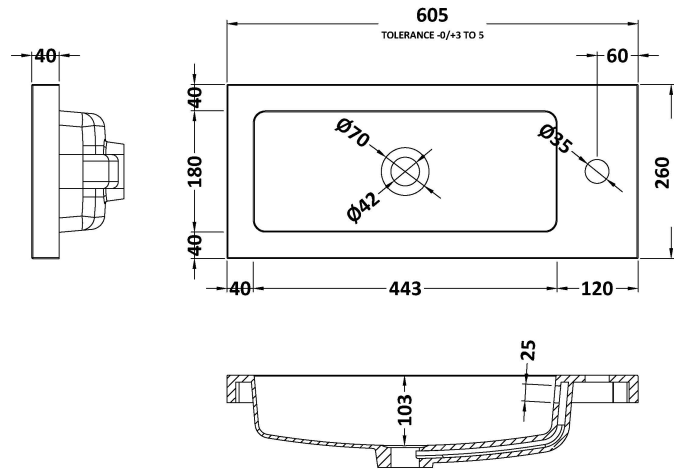

Packaging Dimensions

Height (mm):	375
Width (mm):	620
Depth (mm):	560
Gross Weight (kg):	11.5

Packaging Data

Box Colour:	Brown Cardboard Box
Box Qty:	1
Label Size:	100 x 50
Label Colour:	White Label
Label Qty:	2

Outer Box Dimensions (If Applicable)

Height (mm):	
Width (mm):	
Depth (mm):	
Gross Weight (kg):	
Barcode:	5056211816096

Product Details

Country of Origin:	United Kingdom
Fitting Instruction:	No
CE & UKCA:	N/A
FSC Certified Materials:	Yes
Colour:	Black Woodgrain
Construction Method:	Cam & Wood Dowel
Construction Type:	Rigid
Cabinet Finish:	MFC Textured Woodgrain
Fascia Finish:	MFC Textured Woodgrain
Cabinet Thickness (mm):	18
Fascia Thickness (mm):	18
Drawer Included:	No
Drawer Type:	Not Applicable
No of Shelves:	0
Hinge Type:	95 Degree Clip-On Soft Close
Hinge Included:	Yes, Supplied
Adjustable Legs:	No, Not Required
Fixings Included:	Yes
Handle Style:	Modern
Waste Shroud:	No
Handle Included:	Yes, Supplied
Handle Type:	Wrapover

Sales Code: PMB303

Description: 600 Side Tap Basin 1Th (602.5X255x40)

Product Dimensions

Height (mm):	255
Width (mm):	603
Depth (mm):	135
Nett Weight (kg):	9

Packaging Dimensions

Height (mm):	305
Width (mm):	205
Depth (mm):	655
Gross Weight (kg):	9

Packaging Data

Box Colour:	Brown Cardboard Box - Printed
Box Qty:	1
Label Size:	100 x 50
Label Colour:	White Label
Label Qty:	2

Outer Box Dimensions (If Applicable)

Height (mm):	
Width (mm):	
Depth (mm):	
Gross Weight (kg):	
Barcode:	5055369063048