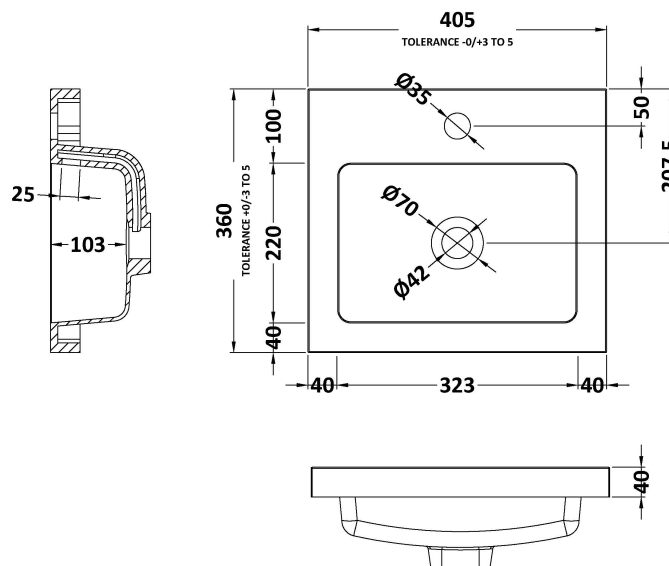

Packaging Dimensions

Height (mm):	560
Width (mm):	420
Depth (mm):	375
Gross Weight (kg):	10

Packaging Data

Box Colour:	Brown Cardboard Box
Box Qty:	1
Label Size:	100 x 50
Label Colour:	White Label
Label Qty:	2

Outer Box Dimensions (If Applicable)

Height (mm):	
Width (mm):	
Depth (mm):	
Gross Weight (kg):	
Barcode:	5056211848769

Product Details

Country of Origin:	United Kingdom
Fitting Instruction:	No
CE & UKCA:	N/A
FSC Certified Materials:	Yes
Colour:	Black Woodgrain
Construction Method:	Cam & Wood Dowel
Construction Type:	Rigid
Cabinet Finish:	MFC Textured Woodgrain
Fascia Finish:	MFC Textured Woodgrain
Cabinet Thickness (mm):	18
Fascia Thickness (mm):	18
Drawer Included:	No
Drawer Type:	Not Applicable
No of Shelves:	0
Hinge Type:	95 Degree Clip-On Soft Close
Hinge Included:	Yes, Supplied
Adjustable Legs:	No, Not Required
Fixings Included:	Yes
Handle Style:	Modern
Waste Shroud:	No
Handle Included:	Yes, Supplied
Handle Type:	Wrapover

Sales Code: PMB311

Description: 400 Rear Tap Basin 1Th

Product Dimensions

Height (mm):	355
Width (mm):	403
Depth (mm):	135
Nett Weight (kg):	6.01

Packaging Dimensions

Height (mm):	550
Width (mm):	450
Depth (mm):	420
Gross Weight (kg):	6.01

Packaging Data

Box Colour:	Brown Cardboard Box - Printed
Box Qty:	1
Label Size:	100 x 50
Label Colour:	White Label
Label Qty:	2

Outer Box Dimensions (If Applicable)

Height (mm):	
Width (mm):	
Depth (mm):	
Gross Weight (kg):	
Barcode:	5055369071968