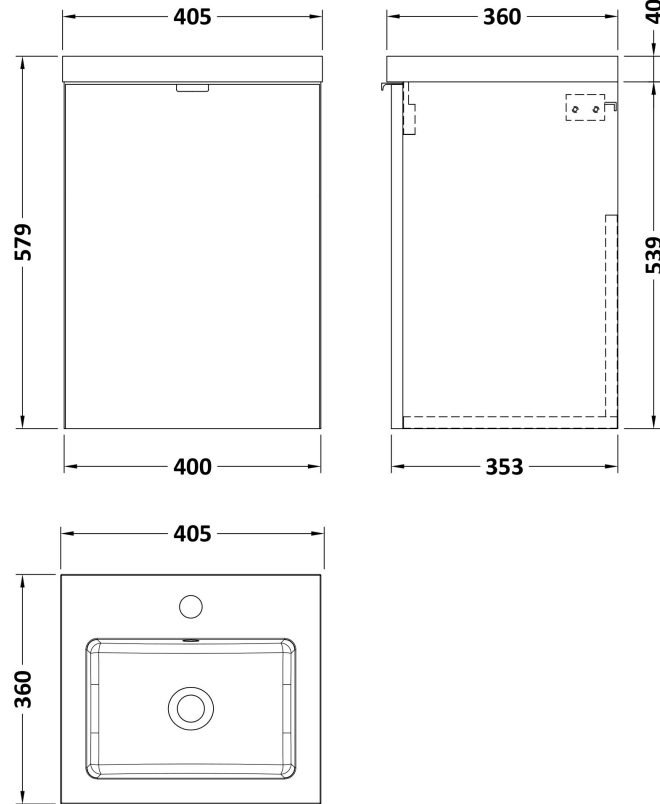

Sales Code: CBI639

Description: 400 1-Door Wall Hung Unit & Basin

Packaging Details

Barcode: 5056211849063

Sales Code: OFF633

Description: 400 1-Door Wall Hung Unit (355mm)

Product Dimensions

Height (mm):	540
Width (mm):	400
Depth (mm):	353
Nett Weight (kg):	9.5

Packaging Dimensions

Height (mm):	560
Width (mm):	420
Depth (mm):	375
Gross Weight (kg):	10

Packaging Data

Box Colour:	Brown Cardboard Box
Box Qty:	1
Label Size:	100 x 50
Label Colour:	White Label
Label Qty:	2

Sales Code: PMB311

Description: 400 Rear Tap Basin 1Th

Product Dimensions

Height (mm):	355
Width (mm):	403
Depth (mm):	135
Nett Weight (kg):	6.01

Packaging Dimensions

Height (mm):	550
Width (mm):	450
Depth (mm):	420
Gross Weight (kg):	6.01

Packaging Data

Box Colour:	Brown Cardboard Box - Printed
Box Qty:	1
Label Size:	100 x 50
Label Colour:	White Label
Label Qty:	2

Outer Box Dimensions (If Applicable)

Height (mm):	
Width (mm):	
Depth (mm):	
Gross Weight (kg):	
Barcode:	5055369071968