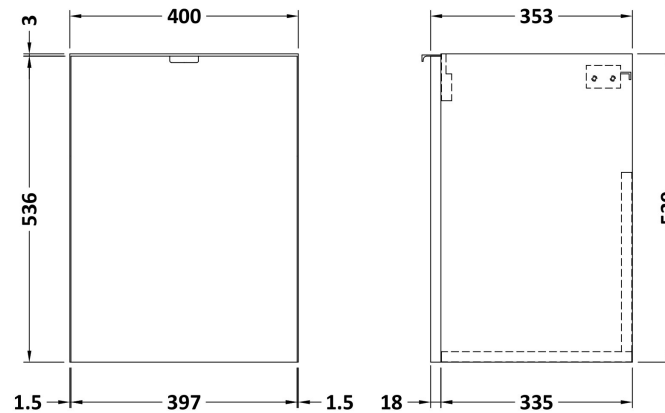

Sales Code: CBI639

Description: 400 1-Door Wall Hung Unit & Basin

Packaging Details

Barcode: 5056211849063

Sales Code: OFF633

Description: 400 1-Door Wall Hung Unit (355mm)

Product Dimensions

Height (mm):	540
Width (mm):	400
Depth (mm):	353
Nett Weight (kg):	9.5

Packaging Dimensions

Height (mm):	560
Width (mm):	420
Depth (mm):	375
Gross Weight (kg):	10

Packaging Data

Box Colour:	Brown Cardboard Box
Box Qty:	1
Label Size:	100 x 50
Label Colour:	White Label
Label Qty:	2

Sales Code: PMB311

Description: 400 Rear Tap Basin 1Th

Product Dimensions

Height (mm):	355
Width (mm):	403
Depth (mm):	135
Nett Weight (kg):	6.01

Packaging Dimensions

Height (mm):	550
Width (mm):	450
Depth (mm):	420
Gross Weight (kg):	6.01

Packaging Data

Box Colour:	Brown Cardboard Box - Printed
Box Qty:	1
Label Size:	100 x 50
Label Colour:	White Label
Label Qty:	2

Outer Box Dimensions (If Applicable)

Height (mm):	
Width (mm):	
Depth (mm):	
Gross Weight (kg):	
Barcode:	5055369071968