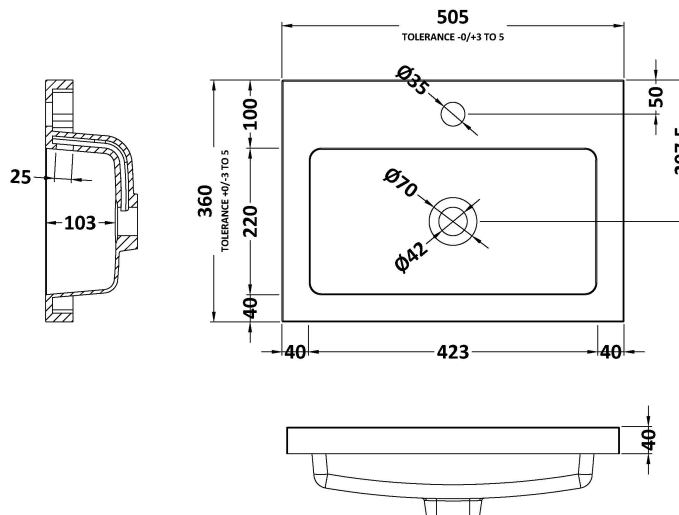

### Product Dimensions

Height (mm):	864
Width (mm):	500
Depth (mm):	355
Nett Weight (kg):	18

### Packaging Dimensions

Height (mm):	375
Width (mm):	520
Depth (mm):	900
Gross Weight (kg):	18.5

### Outer Box Dimensions (If Applicable)

Height (mm):	
Width (mm):	
Depth (mm):	
Gross Weight (kg):	
Barcode:	5055275817346

### Product Dimensions

Height (mm):	355
Width (mm):	503
Depth (mm):	135
Nett Weight (kg):	8.1