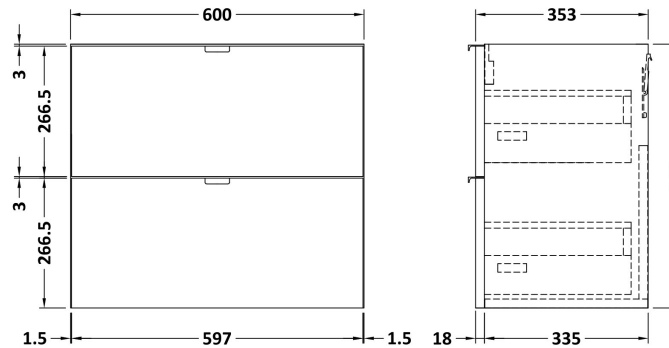

### Product Dimensions

Height (mm):	540
Width (mm):	600
Depth (mm):	353
Nett Weight (kg):	21

### Packaging Dimensions

Height (mm):	375
Width (mm):	620
Depth (mm):	560
Gross Weight (kg):	21.5

### Product Dimensions

Height (mm):	355
Width (mm):	603
Depth (mm):	135
Nett Weight (kg):	9.66

### Packaging Dimensions

Height (mm):	410
Width (mm):	200
Depth (mm):	650
Gross Weight (kg):	9.66