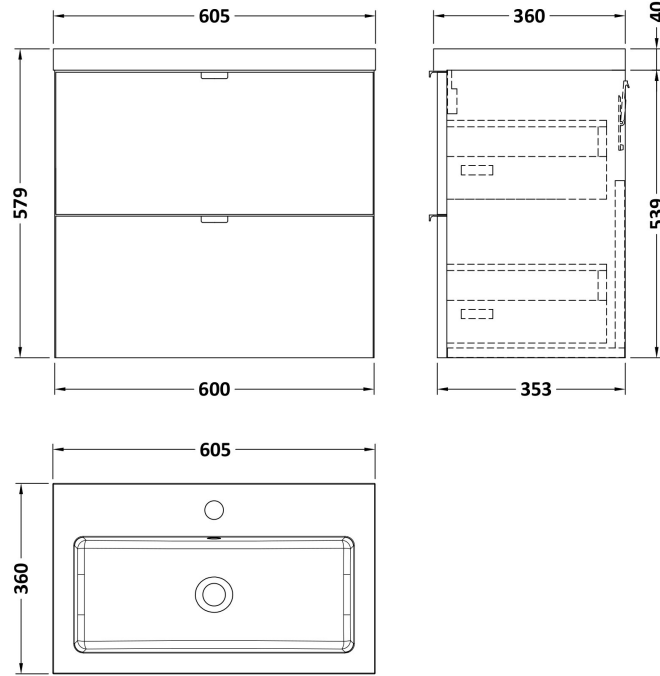

Sales Code: CBI530

Description: 600 Wall Hung 2-Drawer Unit & Basin

Packaging Details

Barcode: 5056211815471