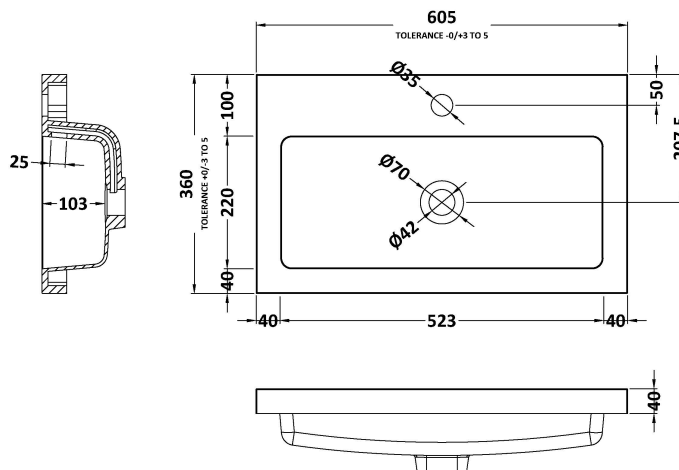

### Product Dimensions

Height (mm):	540
Width (mm):	600
Depth (mm):	353
Nett Weight (kg):	21

### Packaging Dimensions

Height (mm):	375
Width (mm):	620
Depth (mm):	560
Gross Weight (kg):	21.5

### Outer Box Dimensions (If Applicable)

Height (mm):	
Width (mm):	
Depth (mm):	
Gross Weight (kg):	
Barcode:	5056211812951

### Product Dimensions

Height (mm):	355
Width (mm):	603
Depth (mm):	135
Nett Weight (kg):	9.66