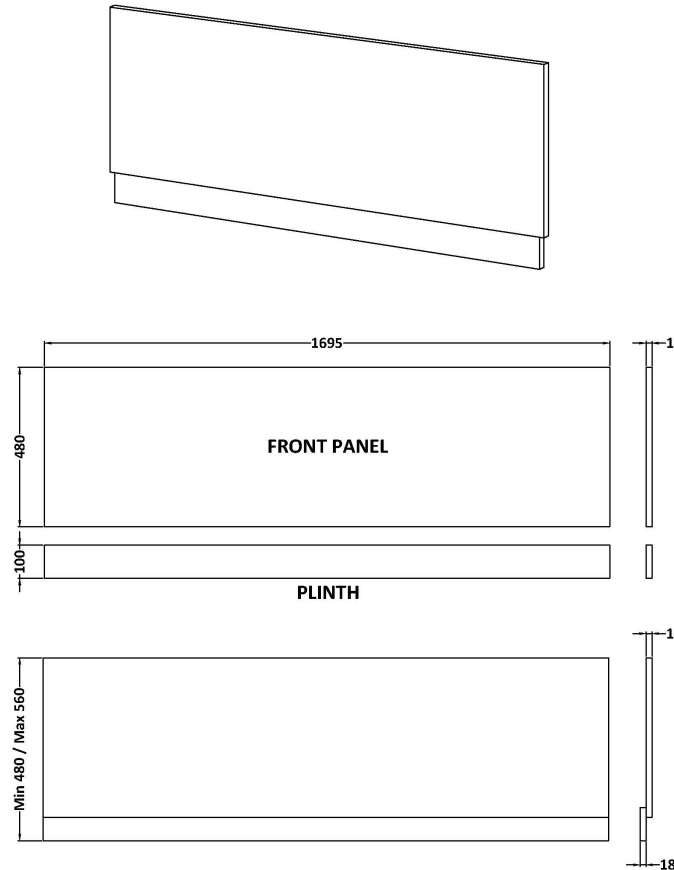

Sales Code: MPC3105

Description: 1700mm Bath Front Panel

Product Dimensions

Height (mm):	560
Width (mm):	1695
Depth (mm):	36
Nett Weight (kg):	17.8

Packaging Dimensions

Height (mm):	30
Width (mm):	590
Depth (mm):	1710
Gross Weight (kg):	17.8

Packaging Data

Box Colour:	Brown Cardboard Box
Box Qty:	1
Label Size:	100 x 50
Label Colour:	White Label
Label Qty:	1

Outer Box Dimensions (If Applicable)

Height (mm):	
Width (mm):	
Depth (mm):	
Gross Weight (kg):	
Barcode:	5056678423813

Product Details

Country of Origin:	United Kingdom
Fitting Instruction:	No
CE & UKCA:	N/A
FSC Certified Materials:	Yes
Colour:	Reed Green
Construction Method:	Screws Only
Construction Type:	Flat-Pack
Cabinet Finish:	Not Applicable
Fascia Finish:	MFC Smooth Matt
Cabinet Thickness (mm):	
Fascia Thickness (mm):	18
Drawer Included:	Not Applicable
Drawer Type:	Not Applicable
No of Shelves:	Not Applicable
Hinge Type:	Not Applicable
Hinge Included:	Not Applicable
Adjustable Legs:	Not Applicable
Fixings Included:	Yes
Handle Style:	Not Applicable
Waste Shroud:	Not Applicable
Handle Included:	Not Applicable
Handle Type:	Not Applicable