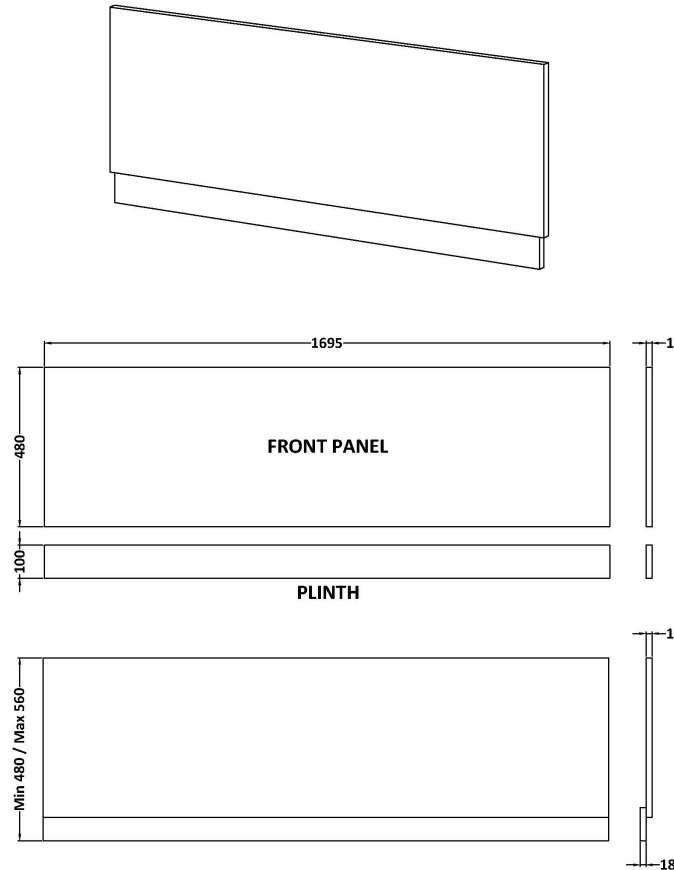

Sales Code: MPC3205

Description: 1700mm Bath Front Panel

Product Dimensions

Height (mm):	560
Width (mm):	1695
Depth (mm):	36
Nett Weight (kg):	17.8

Packaging Dimensions

Height (mm):	30
Width (mm):	590
Depth (mm):	1710
Gross Weight (kg):	17.8

Packaging Data

Box Colour:	Brown Cardboard Box
Box Qty:	1
Label Size:	100 x 50
Label Colour:	White Label
Label Qty:	1

Outer Box Dimensions (If Applicable)

Height (mm):	
Width (mm):	
Depth (mm):	
Gross Weight (kg):	
Barcode:	5056678423820

Product Details

Country of Origin:	United Kingdom
Fitting Instruction:	No
CE & UKCA:	N/A
FSC Certified Materials:	Yes
Colour:	Pebble Grey
Construction Method:	Screws Only
Construction Type:	Flat-Pack
Cabinet Finish:	Not Applicable
Fascia Finish:	MFC Smooth Matt
Cabinet Thickness (mm):	
Fascia Thickness (mm):	18
Drawer Included:	Not Applicable
Drawer Type:	Not Applicable
No of Shelves:	Not Applicable
Hinge Type:	Not Applicable
Hinge Included:	Not Applicable
Adjustable Legs:	Not Applicable
Fixings Included:	Yes
Handle Style:	Not Applicable
Waste Shroud:	Not Applicable
Handle Included:	Not Applicable
Handle Type:	Not Applicable