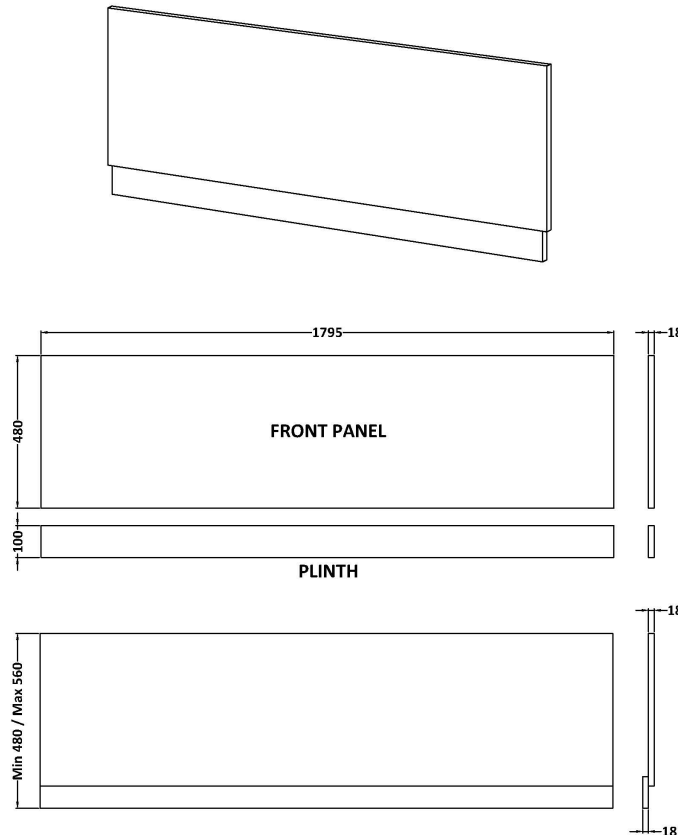

Sales Code: MPC3107

Description: 1800mm Bath Front Panel

**Product Dimensions**

Height (mm):	560
Width (mm):	1795
Depth (mm):	36
Nett Weight (kg):	18.8

**Packaging Dimensions**

Height (mm):	30
Width (mm):	590
Depth (mm):	1810
Gross Weight (kg):	18.8

**Packaging Data**

Box Colour:	Brown Cardboard Box
Box Qty:	1
Label Size:	100 x 50
Label Colour:	White Label
Label Qty:	1

**Outer Box Dimensions (If Applicable)**

Height (mm):	
Width (mm):	
Depth (mm):	
Gross Weight (kg):	
Barcode:	5056678423790

**Product Details**

Country of Origin:	United Kingdom
Fitting Instruction:	No
CE & UKCA:	N/A
FSC Certified Materials:	Yes
Colour:	Reed Green
Construction Method:	Screws Only
Construction Type:	Flat-Pack
Cabinet Finish:	Not Applicable
Fascia Finish:	MFC Smooth Matt
Cabinet Thickness (mm):	
Fascia Thickness (mm):	18
Drawer Included:	Not Applicable
Drawer Type:	Not Applicable
No of Shelves:	Not Applicable
Hinge Type:	Not Applicable
Hinge Included:	Not Applicable
Adjustable Legs:	Not Applicable
Fixings Included:	Yes
Handle Style:	Not Applicable
Waste Shroud:	Not Applicable
Handle Included:	Not Applicable
Handle Type:	Not Applicable