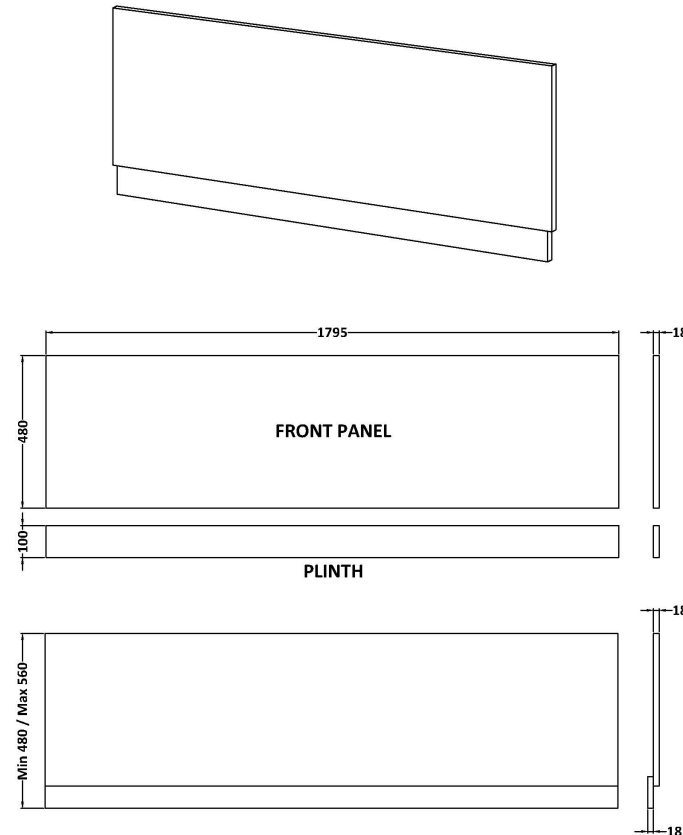

Sales Code: MPC3207

Description: 1800mm Bath Front Panel

Product Dimensions

Height (mm):	560
Width (mm):	1795
Depth (mm):	36
Nett Weight (kg):	18.8

Packaging Dimensions

Height (mm):	30
Width (mm):	590
Depth (mm):	1810
Gross Weight (kg):	18.8

Packaging Data

Box Colour:	Brown Cardboard Box
Box Qty:	1
Label Size:	100 x 50
Label Colour:	White Label
Label Qty:	1

Outer Box Dimensions (If Applicable)

Height (mm):	
Width (mm):	
Depth (mm):	
Gross Weight (kg):	
Barcode:	5056678423806

Product Details

Country of Origin:	United Kingdom
Fitting Instruction:	No
CE & UKCA:	N/A
FSC Certified Materials:	Yes
Colour:	Pebble Grey
Construction Method:	Screws Only
Construction Type:	Flat-Pack
Cabinet Finish:	Not Applicable
Fascia Finish:	MFC Smooth Matt
Cabinet Thickness (mm):	
Fascia Thickness (mm):	18
Drawer Included:	Not Applicable
Drawer Type:	Not Applicable
No of Shelves:	Not Applicable
Hinge Type:	Not Applicable
Hinge Included:	Not Applicable
Adjustable Legs:	Not Applicable
Fixings Included:	Yes
Handle Style:	Not Applicable
Waste Shroud:	Not Applicable
Handle Included:	Not Applicable
Handle Type:	Not Applicable