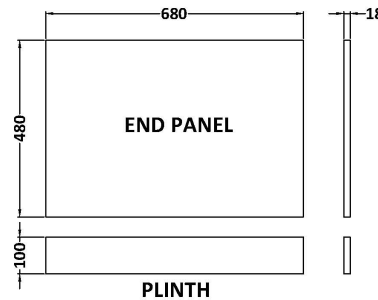

Sales Code: MPC3111

Description: 700mm Bath End Panel

### Product Dimensions

Height (mm):	560
Width (mm):	680
Depth (mm):	36
Nett Weight (kg):	4.5

### Packaging Dimensions

Height (mm):	30
Width (mm):	590
Depth (mm):	710
Gross Weight (kg):	4.9

### Outer Box Dimensions (If Applicable)

Height (mm):	
Width (mm):	
Depth (mm):	
Gross Weight (kg):	
Barcode:	5056678423776