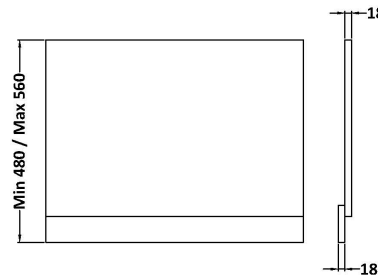

### Product Dimensions

Height (mm):	560
Width (mm):	680
Depth (mm):	36
Nett Weight (kg):	4.5

### Packaging Dimensions

Height (mm):	30
Width (mm):	590
Depth (mm):	710
Gross Weight (kg):	4.9

### Packaging Data

Box Colour:	Brown Cardboard Box
Box Qty:	1
Label Size:	100 x 50
Label Colour:	White Label
Label Qty:	1

### Outer Box Dimensions (If Applicable)

Height (mm):	
Width (mm):	
Depth (mm):	
Gross Weight (kg):	
Barcode:	5056678423776