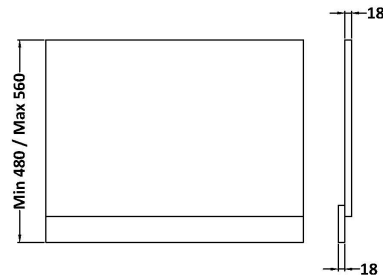

Sales Code: MPC3211

Description: 700mm Bath End Panel

Product Dimensions

Height (mm):	560
Width (mm):	680
Depth (mm):	36
Nett Weight (kg):	4.5

Packaging Dimensions

Height (mm):	30
Width (mm):	590
Depth (mm):	710
Gross Weight (kg):	4.9

Packaging Data

Box Colour:	Brown Cardboard Box
Box Qty:	1
Label Size:	100 x 50
Label Colour:	White Label
Label Qty:	1

Outer Box Dimensions (If Applicable)

Height (mm):	
Width (mm):	
Depth (mm):	
Gross Weight (kg):	
Barcode:	5056678423783

Product Details

Country of Origin:	United Kingdom
Fitting Instruction:	No
CE & UKCA:	N/A
FSC Certified Materials:	Yes
Colour:	Pebble Grey
Construction Method:	Screws Only
Construction Type:	Flat-Pack
Cabinet Finish:	Not Applicable
Fascia Finish:	MFC Smooth Matt
Cabinet Thickness (mm):	
Fascia Thickness (mm):	18
Drawer Included:	Not Applicable
Drawer Type:	Not Applicable
No of Shelves:	Not Applicable
Hinge Type:	Not Applicable
Hinge Included:	Not Applicable
Adjustable Legs:	Not Applicable
Fixings Included:	Yes
Handle Style:	Not Applicable
Waste Shroud:	Not Applicable
Handle Included:	Not Applicable
Handle Type:	Not Applicable