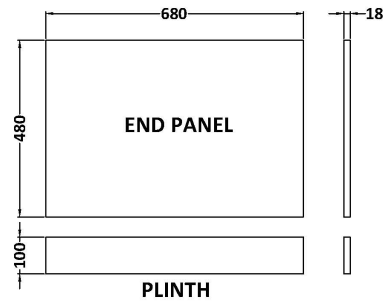

Sales Code: MPC3211

Description: 700mm Bath End Panel

Product Dimensions

Height (mm):	560
Width (mm):	680
Depth (mm):	36
Nett Weight (kg):	4.5

Packaging Dimensions

Height (mm):	30
Width (mm):	590
Depth (mm):	710
Gross Weight (kg):	4.9

Packaging Data

Box Colour:	Brown Cardboard Box
Box Qty:	1
Label Size:	100 x 50
Label Colour:	White Label
Label Qty:	1

Outer Box Dimensions (If Applicable)

Height (mm):	
Width (mm):	
Depth (mm):	
Gross Weight (kg):	
Barcode:	5056678423783

Product Details

Country of Origin:	United Kingdom
Fitting Instruction:	No
CE & UKCA:	N/A
FSC Certified Materials:	Yes
Colour:	Pebble Grey
Construction Method:	Screws Only
Construction Type:	Flat-Pack
Cabinet Finish:	Not Applicable
Fascia Finish:	MFC Smooth Matt
Cabinet Thickness (mm):	
Fascia Thickness (mm):	18
Drawer Included:	Not Applicable
Drawer Type:	Not Applicable
No of Shelves:	Not Applicable
Hinge Type:	Not Applicable
Hinge Included:	Not Applicable
Adjustable Legs:	Not Applicable
Fixings Included:	Yes
Handle Style:	Not Applicable
Waste Shroud:	Not Applicable
Handle Included:	Not Applicable
Handle Type:	Not Applicable