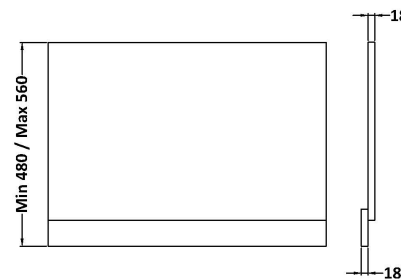

Sales Code: MPC3112

Description: 750mm Bath End Panel

Product Dimensions

Height (mm):	560
Width (mm):	730
Depth (mm):	36
Nett Weight (kg):	8.6

Packaging Dimensions

Height (mm):	30
Width (mm):	590
Depth (mm):	760
Gross Weight (kg):	8.9

Packaging Data

Box Colour:	Brown Cardboard Box
Box Qty:	1
Label Size:	100 x 50
Label Colour:	White Label
Label Qty:	1

Outer Box Dimensions (If Applicable)

Height (mm):	
Width (mm):	
Depth (mm):	
Gross Weight (kg):	
Barcode:	5056678423752

Product Details

Country of Origin:	United Kingdom
Fitting Instruction:	No
CE & UKCA:	N/A
FSC Certified Materials:	Yes
Colour:	Reed Green
Construction Method:	Screws Only
Construction Type:	Flat-Pack
Cabinet Finish:	Not Applicable
Fascia Finish:	MFC Smooth Matt
Cabinet Thickness (mm):	
Fascia Thickness (mm):	18
Drawer Included:	Not Applicable
Drawer Type:	Not Applicable
No of Shelves:	Not Applicable
Hinge Type:	Not Applicable
Hinge Included:	Not Applicable
Adjustable Legs:	Not Applicable
Fixings Included:	Yes
Handle Style:	Not Applicable
Waste Shroud:	Not Applicable
Handle Included:	Not Applicable
Handle Type:	Not Applicable