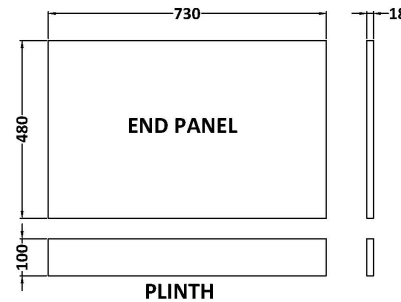

Sales Code: MPC3112

Description: 750mm Bath End Panel

Product Dimensions

Height (mm):	560
Width (mm):	730
Depth (mm):	36
Nett Weight (kg):	8.6

Packaging Dimensions

Height (mm):	30
Width (mm):	590
Depth (mm):	760
Gross Weight (kg):	8.9

Packaging Data

Box Colour:	Brown Cardboard Box
Box Qty:	1
Label Size:	100 x 50
Label Colour:	White Label
Label Qty:	1

Outer Box Dimensions (If Applicable)

Height (mm):	
Width (mm):	
Depth (mm):	
Gross Weight (kg):	
Barcode:	5056678423752

Product Details

Country of Origin:	United Kingdom
Fitting Instruction:	No
CE & UKCA:	N/A
FSC Certified Materials:	Yes
Colour:	Reed Green
Construction Method:	Screws Only
Construction Type:	Flat-Pack
Cabinet Finish:	Not Applicable
Fascia Finish:	MFC Smooth Matt
Cabinet Thickness (mm):	
Fascia Thickness (mm):	18
Drawer Included:	Not Applicable
Drawer Type:	Not Applicable
No of Shelves:	Not Applicable
Hinge Type:	Not Applicable
Hinge Included:	Not Applicable
Adjustable Legs:	Not Applicable
Fixings Included:	Yes
Handle Style:	Not Applicable
Waste Shroud:	Not Applicable
Handle Included:	Not Applicable
Handle Type:	Not Applicable