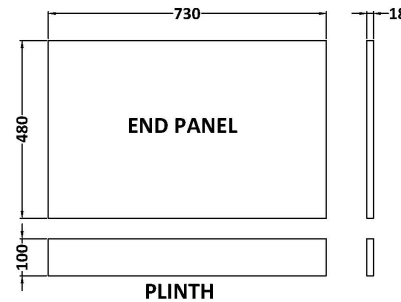

Sales Code: MPC3212

Description: 750mm Bath End Panel

Product Dimensions

Height (mm):	560
Width (mm):	730
Depth (mm):	36
Nett Weight (kg):	8.6

Packaging Dimensions

Height (mm):	30
Width (mm):	590
Depth (mm):	760
Gross Weight (kg):	8.9

Packaging Data

Box Colour:	Brown Cardboard Box
Box Qty:	1
Label Size:	100 x 50
Label Colour:	White Label
Label Qty:	1

Outer Box Dimensions (If Applicable)

Height (mm):	
Width (mm):	
Depth (mm):	
Gross Weight (kg):	
Barcode:	5056678423769

Product Details

Country of Origin:	United Kingdom
Fitting Instruction:	No
CE & UKCA:	N/A
FSC Certified Materials:	Yes
Colour:	Pebble Grey
Construction Method:	Screws Only
Construction Type:	Flat-Pack
Cabinet Finish:	Not Applicable
Fascia Finish:	MFC Smooth Matt
Cabinet Thickness (mm):	
Fascia Thickness (mm):	18
Drawer Included:	Not Applicable
Drawer Type:	Not Applicable
No of Shelves:	Not Applicable
Hinge Type:	Not Applicable
Hinge Included:	Not Applicable
Adjustable Legs:	Not Applicable
Fixings Included:	Yes
Handle Style:	Not Applicable
Waste Shroud:	Not Applicable
Handle Included:	Not Applicable
Handle Type:	Not Applicable