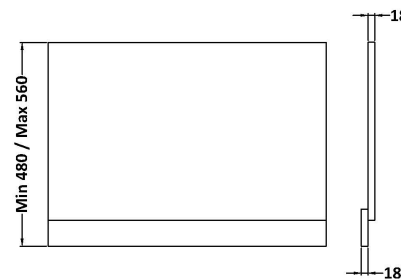

Sales Code: MPC3212

Description: 750mm Bath End Panel

Product Dimensions

Height (mm):	560
Width (mm):	730
Depth (mm):	36
Nett Weight (kg):	8.6

Packaging Dimensions

Height (mm):	30
Width (mm):	590
Depth (mm):	760
Gross Weight (kg):	8.9

Packaging Data

Box Colour:	Brown Cardboard Box
Box Qty:	1
Label Size:	100 x 50
Label Colour:	White Label
Label Qty:	1

Outer Box Dimensions (If Applicable)

Height (mm):	
Width (mm):	
Depth (mm):	
Gross Weight (kg):	
Barcode:	5056678423769

Product Details

Country of Origin:	United Kingdom
Fitting Instruction:	No
CE & UKCA:	N/A
FSC Certified Materials:	Yes
Colour:	Pebble Grey
Construction Method:	Screws Only
Construction Type:	Flat-Pack
Cabinet Finish:	Not Applicable
Fascia Finish:	MFC Smooth Matt
Cabinet Thickness (mm):	
Fascia Thickness (mm):	18
Drawer Included:	Not Applicable
Drawer Type:	Not Applicable
No of Shelves:	Not Applicable
Hinge Type:	Not Applicable
Hinge Included:	Not Applicable
Adjustable Legs:	Not Applicable
Fixings Included:	Yes
Handle Style:	Not Applicable
Waste Shroud:	Not Applicable
Handle Included:	Not Applicable
Handle Type:	Not Applicable