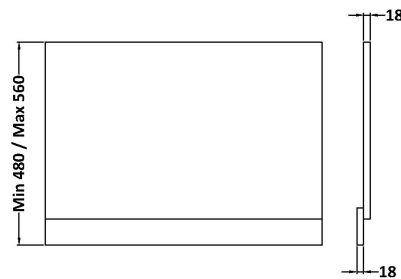

Sales Code: MPC3113

Description: 800mm Bath End Panel

Product Dimensions

Height (mm):	560
Width (mm):	780
Depth (mm):	36
Nett Weight (kg):	5.5

Packaging Dimensions

Height (mm):	30
Width (mm):	590
Depth (mm):	810
Gross Weight (kg):	5.58

Packaging Data

Box Colour:	Brown Cardboard Box
Box Qty:	1
Label Size:	100 x 50
Label Colour:	White Label
Label Qty:	1

Outer Box Dimensions (If Applicable)

Height (mm):	
Width (mm):	
Depth (mm):	
Gross Weight (kg):	
Barcode:	5056678423738

Product Details

Country of Origin:	United Kingdom
Fitting Instruction:	No
CE & UKCA:	N/A
FSC Certified Materials:	Yes
Colour:	Reed Green
Construction Method:	Screws Only
Construction Type:	Flat-Pack
Cabinet Finish:	Not Applicable
Fascia Finish:	MFC Smooth Matt
Cabinet Thickness (mm):	
Fascia Thickness (mm):	18
Drawer Included:	Not Applicable
Drawer Type:	Not Applicable
No of Shelves:	Not Applicable
Hinge Type:	Not Applicable
Hinge Included:	Not Applicable
Adjustable Legs:	Not Applicable
Fixings Included:	Yes
Handle Style:	Not Applicable
Waste Shroud:	Not Applicable
Handle Included:	Not Applicable
Handle Type:	Not Applicable