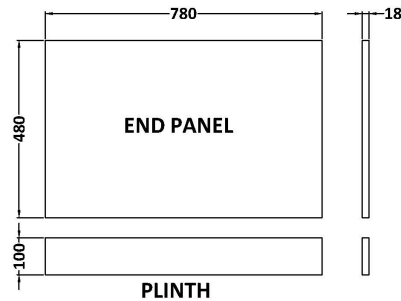

Sales Code: MPC3113

Description: 800mm Bath End Panel

Product Dimensions

Height (mm):	560
Width (mm):	780
Depth (mm):	36
Nett Weight (kg):	5.5

Packaging Dimensions

Height (mm):	30
Width (mm):	590
Depth (mm):	810
Gross Weight (kg):	5.58

Packaging Data

Box Colour:	Brown Cardboard Box
Box Qty:	1
Label Size:	100 x 50
Label Colour:	White Label
Label Qty:	1

Outer Box Dimensions (If Applicable)

Height (mm):	
Width (mm):	
Depth (mm):	
Gross Weight (kg):	
Barcode:	5056678423738

Product Details

Country of Origin:	United Kingdom
Fitting Instruction:	No
CE & UKCA:	N/A
FSC Certified Materials:	Yes
Colour:	Reed Green
Construction Method:	Screws Only
Construction Type:	Flat-Pack
Cabinet Finish:	Not Applicable
Fascia Finish:	MFC Smooth Matt
Cabinet Thickness (mm):	
Fascia Thickness (mm):	18
Drawer Included:	Not Applicable
Drawer Type:	Not Applicable
No of Shelves:	Not Applicable
Hinge Type:	Not Applicable
Hinge Included:	Not Applicable
Adjustable Legs:	Not Applicable
Fixings Included:	Yes
Handle Style:	Not Applicable
Waste Shroud:	Not Applicable
Handle Included:	Not Applicable
Handle Type:	Not Applicable