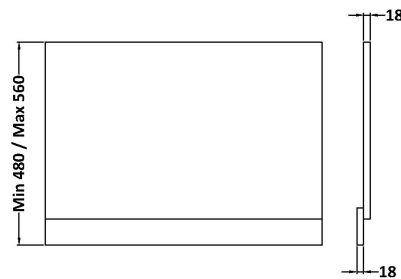

Sales Code: MPC3213

Description: 800mm Bath End Panel

**Product Dimensions**

|                   |     |
|-------------------|-----|
| Height (mm):      | 560 |
| Width (mm):       | 780 |
| Depth (mm):       | 36  |
| Nett Weight (kg): | 5.5 |

**Packaging Dimensions**

|                    |      |
|--------------------|------|
| Height (mm):       | 30   |
| Width (mm):        | 590  |
| Depth (mm):        | 810  |
| Gross Weight (kg): | 5.58 |

**Packaging Data**

|               |                     |
|---------------|---------------------|
| Box Colour:   | Brown Cardboard Box |
| Box Qty:      | 1                   |
| Label Size:   | 100 x 50            |
| Label Colour: | White Label         |
| Label Qty:    | 1                   |

**Outer Box Dimensions (If Applicable)**

|                    |               |
|--------------------|---------------|
| Height (mm):       |               |
| Width (mm):        |               |
| Depth (mm):        |               |
| Gross Weight (kg): |               |
| Barcode:           | 5056678423745 |