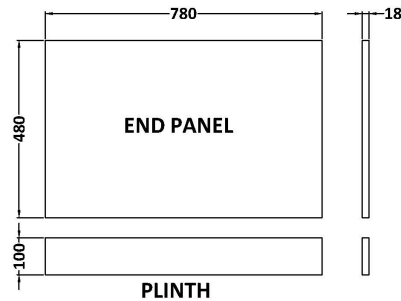

Sales Code: MPC3213

Description: 800mm Bath End Panel

**Product Dimensions**

|                   |     |
|-------------------|-----|
| Height (mm):      | 560 |
| Width (mm):       | 780 |
| Depth (mm):       | 36  |
| Nett Weight (kg): | 5.5 |

**Packaging Dimensions**

|                    |      |
|--------------------|------|
| Height (mm):       | 30   |
| Width (mm):        | 590  |
| Depth (mm):        | 810  |
| Gross Weight (kg): | 5.58 |

**Outer Box Dimensions (If Applicable)**

|                    |               |
|--------------------|---------------|
| Height (mm):       |               |
| Width (mm):        |               |
| Depth (mm):        |               |
| Gross Weight (kg): |               |
| Barcode:           | 5056678423745 |