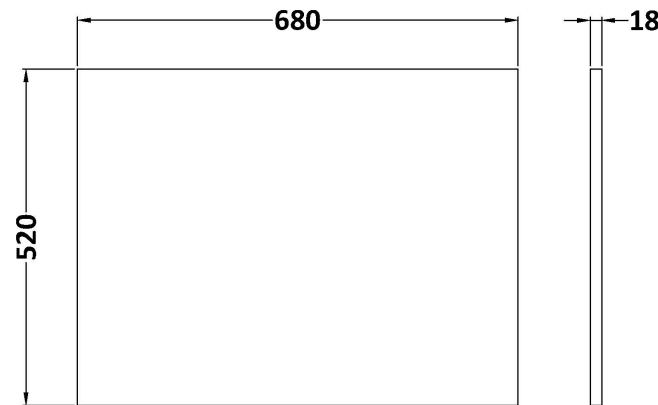

Sales Code: MPC3131

Description: Square Shower Bath End Panel

Product Dimensions

Height (mm):	520
Width (mm):	680
Depth (mm):	18
Nett Weight (kg):	8.5

Packaging Dimensions

Height (mm):	30
Width (mm):	540
Depth (mm):	700
Gross Weight (kg):	8.5

Packaging Data

Box Colour:	Brown Cardboard Box
Box Qty:	1
Label Size:	100 x 50
Label Colour:	White Label
Label Qty:	1

Outer Box Dimensions (If Applicable)

Height (mm):	
Width (mm):	
Depth (mm):	
Gross Weight (kg):	
Barcode:	5056678423691

Product Details

Country of Origin:	United Kingdom
Fitting Instruction:	No
CE & UKCA:	N/A
FSC Certified Materials:	Yes
Colour:	Reed Green
Construction Method:	Cam & Wood Dowel
Construction Type:	Flat-Pack
Cabinet Finish:	Not Applicable
Fascia Finish:	MFC Smooth Matt
Cabinet Thickness (mm):	
Fascia Thickness (mm):	18
Drawer Included:	Not Applicable
Drawer Type:	Not Applicable
No of Shelves:	Not Applicable
Hinge Type:	Not Applicable
Hinge Included:	Not Applicable
Adjustable Legs:	Not Applicable
Fixings Included:	No
Handle Style:	Not Applicable
Waste Shroud:	Not Applicable
Handle Included:	Not Applicable
Handle Type:	Not Applicable