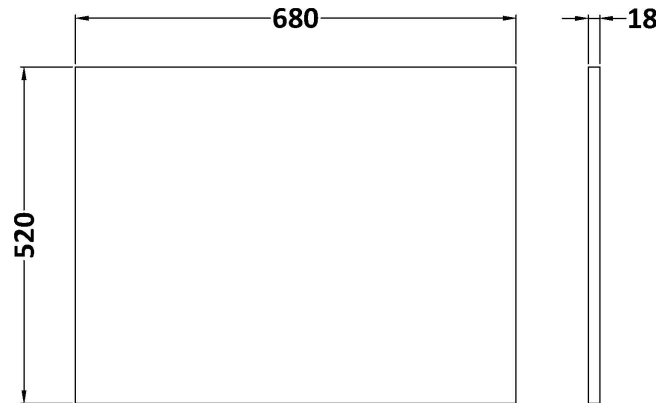

Sales Code: MPC3231

Description: Square Shower Bath End Panel

Product Dimensions

Height (mm):	520
Width (mm):	680
Depth (mm):	18
Nett Weight (kg):	8.5

Packaging Dimensions

Height (mm):	30
Width (mm):	540
Depth (mm):	700
Gross Weight (kg):	8.5

Packaging Data

Box Colour:	Brown Cardboard Box
Box Qty:	1
Label Size:	100 x 50
Label Colour:	White Label
Label Qty:	1

Outer Box Dimensions (If Applicable)

Height (mm):	
Width (mm):	
Depth (mm):	
Gross Weight (kg):	
Barcode:	5056678423707

Product Details

Country of Origin:	United Kingdom
Fitting Instruction:	No
CE & UKCA:	N/A
FSC Certified Materials:	Yes
Colour:	Pebble Grey
Construction Method:	Cam & Wood Dowel
Construction Type:	Flat-Pack
Cabinet Finish:	Not Applicable
Fascia Finish:	MFC Smooth Matt
Cabinet Thickness (mm):	
Fascia Thickness (mm):	18
Drawer Included:	Not Applicable
Drawer Type:	Not Applicable
No of Shelves:	Not Applicable
Hinge Type:	Not Applicable
Hinge Included:	Not Applicable
Adjustable Legs:	Not Applicable
Fixings Included:	No
Handle Style:	Not Applicable
Waste Shroud:	Not Applicable
Handle Included:	Not Applicable
Handle Type:	Not Applicable