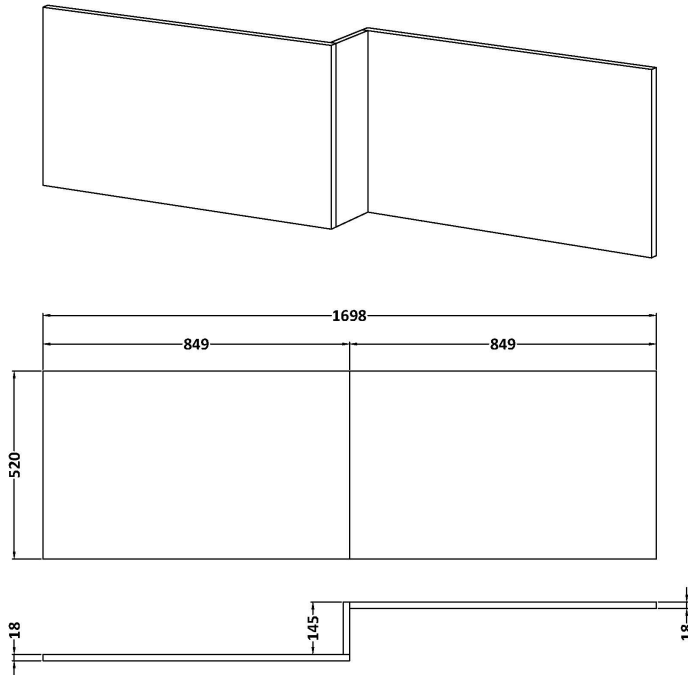

Sales Code: MPC3135

Description: Square Shower Bath Front Panel

Product Dimensions

Height (mm):	520
Width (mm):	1698
Depth (mm):	163
Nett Weight (kg):	11

Packaging Dimensions

Height (mm):	50
Width (mm):	540
Depth (mm):	1010
Gross Weight (kg):	12

Packaging Data

Box Colour:	Brown Cardboard Box
Box Qty:	1
Label Size:	100 x 50
Label Colour:	White Label
Label Qty:	1

Outer Box Dimensions (If Applicable)

Height (mm):	
Width (mm):	
Depth (mm):	
Gross Weight (kg):	
Barcode:	5056678423714

Product Details

Country of Origin:	United Kingdom
Fitting Instruction:	No
CE & UKCA:	N/A
FSC Certified Materials:	Yes
Colour:	Reed Green
Construction Method:	Cam & Wood Dowel
Construction Type:	Flat-Pack
Cabinet Finish:	Not Applicable
Fascia Finish:	MFC Smooth Matt
Cabinet Thickness (mm):	
Fascia Thickness (mm):	18
Drawer Included:	Not Applicable
Drawer Type:	Not Applicable
No of Shelves:	Not Applicable
Hinge Type:	Not Applicable
Hinge Included:	Not Applicable
Adjustable Legs:	Not Applicable
Fixings Included:	Yes
Handle Style:	Not Applicable
Waste Shroud:	Not Applicable
Handle Included:	Not Applicable
Handle Type:	Not Applicable