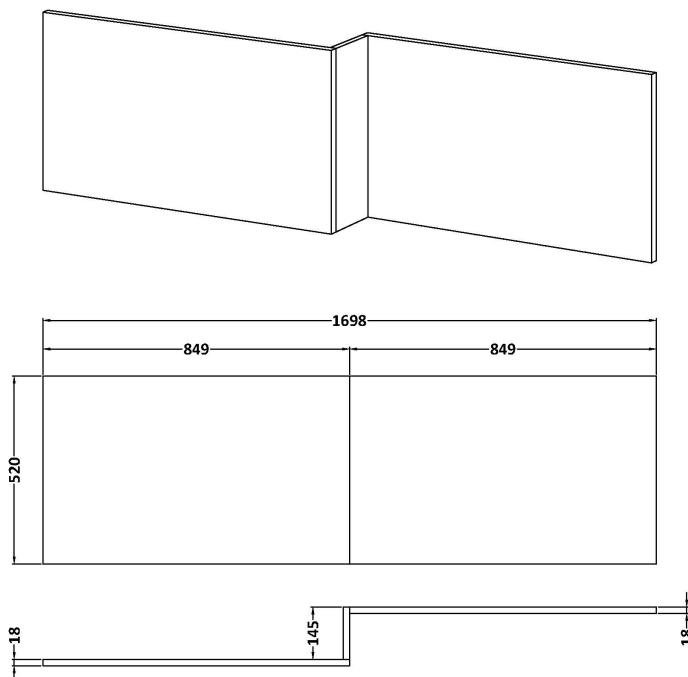

Sales Code: MPC3235

Description: Square Shower Bath Front Panel

### Product Dimensions

Height (mm):	520
Width (mm):	1698
Depth (mm):	163
Nett Weight (kg):	11

### Packaging Dimensions

Height (mm):	50
Width (mm):	540
Depth (mm):	1010
Gross Weight (kg):	12

### Outer Box Dimensions (If Applicable)

Height (mm):	
Width (mm):	
Depth (mm):	
Gross Weight (kg):	
Barcode:	5056678423721