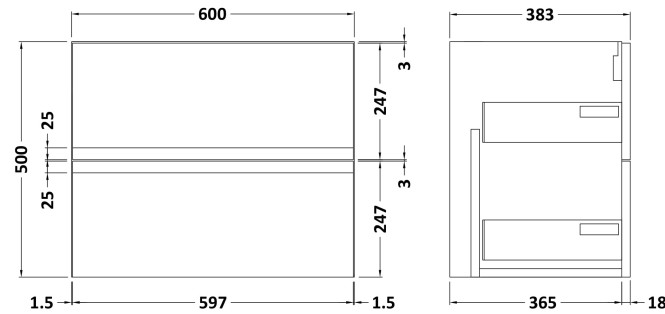

Sales Code: URB204F

Description: 1200 W/H 2-Drawer Unit & Double Basin

Packaging Details

Barcode: 5056462605784

Sales Code: URB293

Description: 600 W/H 2-Drawer Unit

Product Dimensions

Height (mm):	500
Width (mm):	610
Depth (mm):	383
Nett Weight (kg):	21.5

Packaging Dimensions

Height (mm):	500
Width (mm):	595
Depth (mm):	383
Gross Weight (kg):	22

Packaging Data

Box Colour:	Brown Cardboard Box
Box Qty:	1
Label Size:	100 x 50
Label Colour:	White Label
Label Qty:	2

Sales Code: CBM424

Description: Double Ceramic Basin 1208X392

Product Dimensions

Height (mm):	390
Width (mm):	1205
Depth (mm):	175
Nett Weight (kg):	27

Packaging Dimensions

Height (mm):	205
Width (mm):	1270
Depth (mm):	510
Gross Weight (kg):	27

Packaging Data

Box Colour:	Brown Cardboard Box - Printed
Box Qty:	1
Label Size:	100 x 50
Label Colour:	White Label
Label Qty:	2

Outer Box Dimensions (If Applicable)

Height (mm):	
Width (mm):	
Depth (mm):	
Gross Weight (kg):	
Barcode:	5056211875826