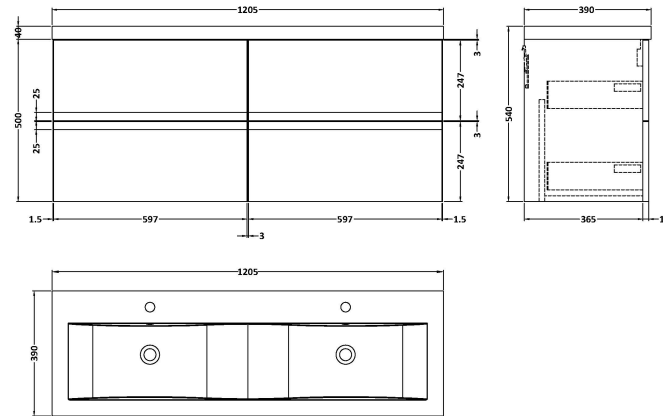

Sales Code: URB204F

Description: 1200 W/H 2-Drawer Unit & Double Basin

Packaging Details

Barcode: 5056462605784

Sales Code: URB293

Description: 600 W/H 2-Drawer Unit

Product Dimensions

Height (mm):	500
Width (mm):	610
Depth (mm):	383
Nett Weight (kg):	21.5

Packaging Dimensions

Height (mm):	500
Width (mm):	595
Depth (mm):	383
Gross Weight (kg):	22

Packaging Data

Box Colour:	Brown Cardboard Box
Box Qty:	1
Label Size:	100 x 50
Label Colour:	White Label
Label Qty:	2

Sales Code: CBM424

Description: Double Ceramic Basin 1208X392

Product Dimensions

Height (mm):	390
Width (mm):	1205
Depth (mm):	175
Nett Weight (kg):	27

Packaging Dimensions

Height (mm):	205
Width (mm):	1270
Depth (mm):	510
Gross Weight (kg):	27

Packaging Data

Box Colour:	Brown Cardboard Box - Printed
Box Qty:	1
Label Size:	100 x 50
Label Colour:	White Label
Label Qty:	2

Outer Box Dimensions (If Applicable)

Height (mm):	
Width (mm):	
Depth (mm):	
Gross Weight (kg):	
Barcode:	5056211875826