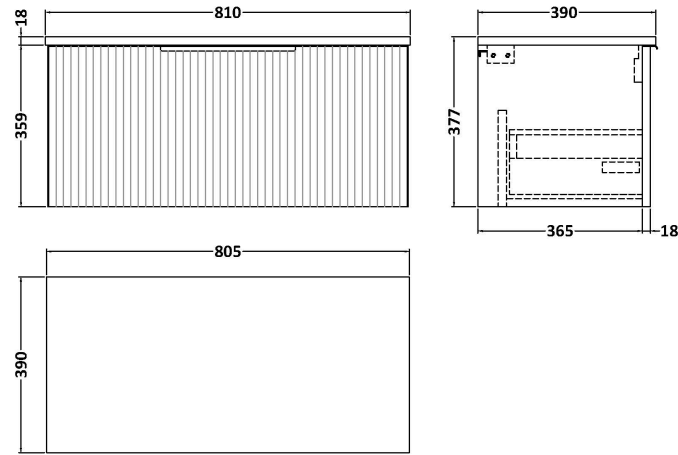

Sales Code: DFF296W

Description: 800 W/H Single Drawer Vanity & Worktop

Packaging Details

Barcode: 5056462678467

Sales Code: FLU296

Description: 800 W/H Single Drawer Unit

Product Dimensions

Height (mm):	359
Width (mm):	800
Depth (mm):	383
Nett Weight (kg):	17.5

Packaging Dimensions

Height (mm):	380
Width (mm):	820
Depth (mm):	405
Gross Weight (kg):	18

Packaging Data

Box Colour:	Brown Cardboard Box - Printed
Box Qty:	0
Label Size:	0 x 0
Label Colour:	Not Applicable
Label Qty:	0

Outer Box Dimensions (If Applicable)

Height (mm):	
Width (mm):	
Depth (mm):	
Gross Weight (kg):	
Barcode:	5056462654751

Product Details

Country of Origin:	China
Fitting Instruction:	No
CE Certification:	
FSC Certified Materials:	Yes
Colour:	Satin Grey
Construction Method:	Cam & Wood Dowel
Construction Type:	Rigid
Cabinet Finish:	MFC Painted Gloss
Fascia Finish:	Mdf Painted Gloss
Cabinet Thickness (mm):	16
Fascia Thickness (mm):	18
Drawer Included:	Yes
Drawer Type:	80mm High Metal S/C Inc Galler
No of Shelves:	0
Hinge Type:	Not Applicable
Hinge Included:	No
Adjustable Legs:	No, Not Required
Fixings Included:	Yes
Handle Style:	Modern
Waste Shroud:	Yes
Handle Included:	Yes, Supplied
Handle Type:	D-Shape

Sales Code: MWT280

Description: 800 Worktop (805X390x18mm)

Product Dimensions

Height (mm):	18
Width (mm):	805
Depth (mm):	390
Nett Weight (kg):	3.5

Packaging Dimensions

Height (mm):	25
Width (mm):	825
Depth (mm):	410
Gross Weight (kg):	3.5