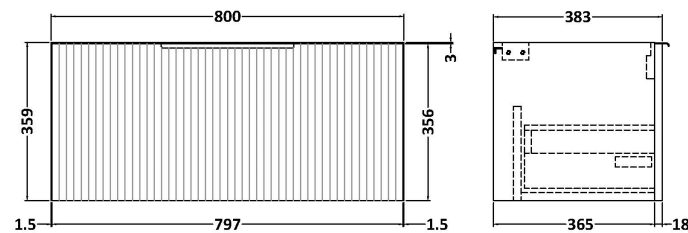

Sales Code: DFF296W

Description: 800 W/H Single Drawer Vanity & Worktop

Packaging Details

Barcode: 5056462678467

Sales Code: FLU296

Description: 800 W/H Single Drawer Unit

Product Dimensions

Height (mm):	359
Width (mm):	800
Depth (mm):	383
Nett Weight (kg):	17.5

Packaging Dimensions

Height (mm):	380
Width (mm):	820
Depth (mm):	405
Gross Weight (kg):	18

Packaging Data

Box Colour:	Brown Cardboard Box - Printed
Box Qty:	0
Label Size:	0 x 0
Label Colour:	Not Applicable
Label Qty:	0

Outer Box Dimensions (If Applicable)

Height (mm):	
Width (mm):	
Depth (mm):	
Gross Weight (kg):	
Barcode:	5056462654751

Product Details

Country of Origin:	China
Fitting Instruction:	No
CE Certification:	
FSC Certified Materials:	Yes
Colour:	Satin Grey
Construction Method:	Cam & Wood Dowel
Construction Type:	Rigid
Cabinet Finish:	MFC Painted Gloss
Fascia Finish:	Mdf Painted Gloss
Cabinet Thickness (mm):	16
Fascia Thickness (mm):	18
Drawer Included:	Yes
Drawer Type:	80mm High Metal S/C Inc Galler
No of Shelves:	0
Hinge Type:	Not Applicable
Hinge Included:	No
Adjustable Legs:	No, Not Required
Fixings Included:	Yes
Handle Style:	Modern
Waste Shroud:	Yes
Handle Included:	Yes, Supplied
Handle Type:	D-Shape

Sales Code: MWT280

Description: 800 Worktop (805X390x18mm)

Product Dimensions

Height (mm):	18
Width (mm):	805
Depth (mm):	390
Nett Weight (kg):	3.5

Packaging Dimensions

Height (mm):	25
Width (mm):	825
Depth (mm):	410
Gross Weight (kg):	3.5