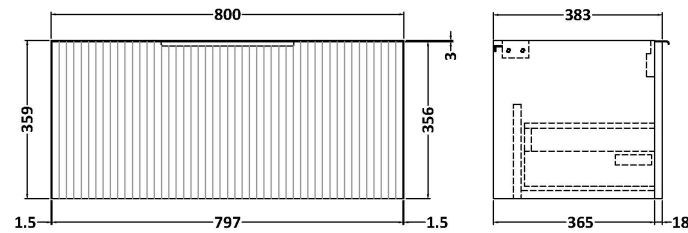

Sales Code: DFF896LBG

Description: 800 W/H Single Drawer Vanity & Laminate

Packaging Details

Barcode: 5056462678702

Sales Code: FLU896

Description: 800 W/H Single Drawer Unit

Product Dimensions

Height (mm):	359
Width (mm):	800
Depth (mm):	383
Nett Weight (kg):	17.5

Packaging Dimensions

Height (mm):	380
Width (mm):	820
Depth (mm):	405
Gross Weight (kg):	18

Packaging Data

Box Colour:	Brown Cardboard Box - Printed
Box Qty:	0
Label Size:	0 x 0
Label Colour:	Not Applicable
Label Qty:	0

Sales Code: LBG800

Description: Laminate Worktop 805X390x22mm

Product Dimensions

Height (mm):	22
Width (mm):	805
Depth (mm):	390
Nett Weight (kg):	2.75

Packaging Dimensions

Height (mm):	25
Width (mm):	810
Depth (mm):	455
Gross Weight (kg):	2.75

Packaging Data

Box Colour:	Brown Cardboard Box
Box Qty:	1
Label Size:	100 x 50
Label Colour:	White Label
Label Qty:	1

Outer Box Dimensions (If Applicable)

Height (mm):	
Width (mm):	
Depth (mm):	
Gross Weight (kg):	
Barcode:	5056211874133