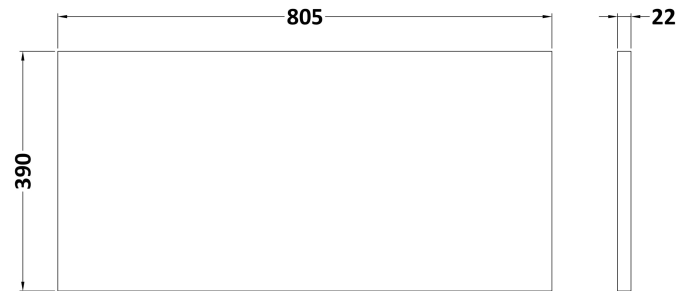

Sales Code: DFF896LBG

Description: 800 W/H Single Drawer Vanity & Laminate

Packaging Details

Barcode: 5056462678702

Sales Code: FLU896

Description: 800 W/H Single Drawer Unit

Product Dimensions

Height (mm):	359
Width (mm):	800
Depth (mm):	383
Nett Weight (kg):	17.5

Packaging Dimensions

Height (mm):	380
Width (mm):	820
Depth (mm):	405
Gross Weight (kg):	18

Packaging Data

Box Colour:	Brown Cardboard Box - Printed
Box Qty:	0
Label Size:	0 x 0
Label Colour:	Not Applicable
Label Qty:	0

Sales Code: LBG800

Description: Laminate Worktop 805X390x22mm

Product Dimensions

Height (mm):	22
Width (mm):	805
Depth (mm):	390
Nett Weight (kg):	2.75

Packaging Dimensions

Height (mm):	25
Width (mm):	810
Depth (mm):	455
Gross Weight (kg):	2.75

Packaging Data

Box Colour:	Brown Cardboard Box
Box Qty:	1
Label Size:	100 x 50
Label Colour:	White Label
Label Qty:	1

Outer Box Dimensions (If Applicable)

Height (mm):	
Width (mm):	
Depth (mm):	
Gross Weight (kg):	
Barcode:	5056211874133