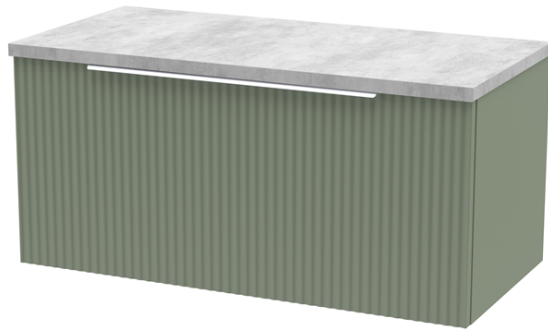

Sales Code: DFF896LBG

Description: 800 W/H Single Drawer Vanity & Laminate

Packaging Details

Barcode: 5056462678702

Sales Code: FLU896

Description: 800 W/H Single Drawer Unit

Product Dimensions

Height (mm):	359
Width (mm):	800
Depth (mm):	383
Nett Weight (kg):	17.5

Packaging Dimensions

Height (mm):	380
Width (mm):	820
Depth (mm):	405
Gross Weight (kg):	18

Packaging Data

Box Colour:	Brown Cardboard Box - Printed
Box Qty:	0
Label Size:	0 x 0
Label Colour:	Not Applicable
Label Qty:	0

Outer Box Dimensions (If Applicable)

Height (mm):	
Width (mm):	
Depth (mm):	
Gross Weight (kg):	
Barcode:	5056462654775

Product Details

Country of Origin:	China
Fitting Instruction:	No
CE Certification:	
FSC Certified Materials:	Yes
Colour:	Satin Green
Construction Method:	Cam & Wood Dowel
Construction Type:	Rigid
Cabinet Finish:	MFC Painted Gloss
Fascia Finish:	Mdf Painted Gloss
Cabinet Thickness (mm):	16
Fascia Thickness (mm):	18
Drawer Included:	Yes
Drawer Type:	80mm High Metal S/C Inc Galler
No of Shelves:	0
Hinge Type:	Not Applicable
Hinge Included:	No
Adjustable Legs:	No, Not Required
Fixings Included:	Yes
Handle Style:	Modern
Waste Shroud:	Yes
Handle Included:	Yes, Supplied
Handle Type:	D-Shape

Sales Code: LBG800

Description: Laminate Worktop 805X390x22mm

Product Dimensions

Height (mm):	22
Width (mm):	805
Depth (mm):	390
Nett Weight (kg):	2.75

Packaging Dimensions

Height (mm):	25
Width (mm):	810
Depth (mm):	455
Gross Weight (kg):	2.75