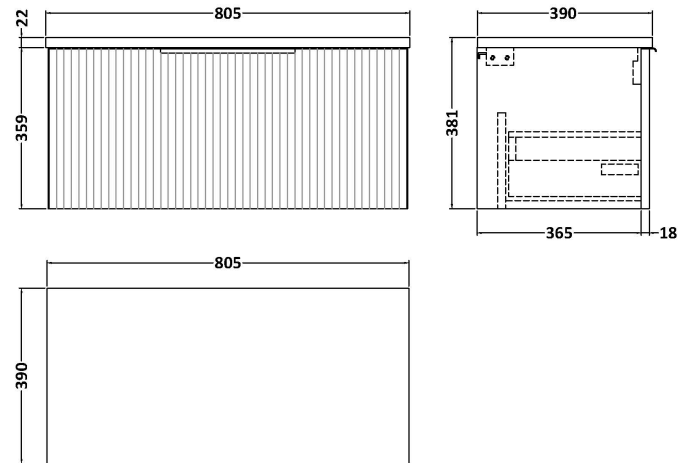

Sales Code: DFF896LBG

Description: 800 W/H Single Drawer Vanity & Laminate

Packaging Details

Barcode: 5056462678702

Sales Code: FLU896

Description: 800 W/H Single Drawer Unit

Product Dimensions

Height (mm):	359
Width (mm):	800
Depth (mm):	383
Nett Weight (kg):	17.5

Packaging Dimensions

Height (mm):	380
Width (mm):	820
Depth (mm):	405
Gross Weight (kg):	18

Packaging Data

Box Colour:	Brown Cardboard Box - Printed
Box Qty:	0
Label Size:	0 x 0
Label Colour:	Not Applicable
Label Qty:	0

Sales Code: LBG800

Description: Laminate Worktop 805X390x22mm

Product Dimensions

Height (mm):	22
Width (mm):	805
Depth (mm):	390
Nett Weight (kg):	2.75

Packaging Dimensions

Height (mm):	25
Width (mm):	810
Depth (mm):	455
Gross Weight (kg):	2.75

Packaging Data

Box Colour:	Brown Cardboard Box
Box Qty:	1
Label Size:	100 x 50
Label Colour:	White Label
Label Qty:	1

Outer Box Dimensions (If Applicable)

Height (mm):	
Width (mm):	
Depth (mm):	
Gross Weight (kg):	
Barcode:	5056211874133