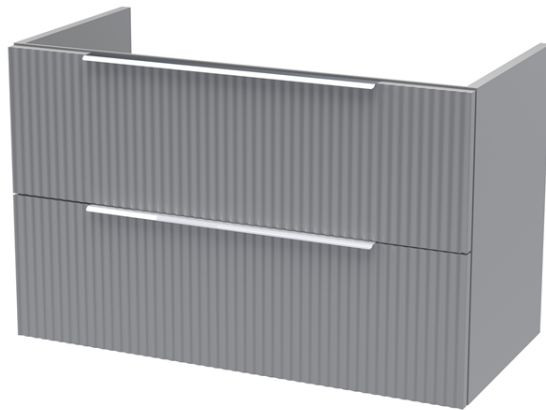

Sales Code: DFF295W

Description: 800 W/H 2-Drawer Vanity & Worktop

Packaging Details

Barcode: 5056462678818

Sales Code: FLU295

Description: 800 W/H 2-Drawer Unit

Product Dimensions

Height (mm):	500
Width (mm):	800
Depth (mm):	383
Nett Weight (kg):	24.5

Packaging Dimensions

Height (mm):	520
Width (mm):	820
Depth (mm):	405
Gross Weight (kg):	25

Packaging Data

Box Colour:	Brown Cardboard Box - Printed
Box Qty:	0
Label Size:	0 x 0
Label Colour:	Not Applicable
Label Qty:	0

Outer Box Dimensions (If Applicable)

Height (mm):	
Width (mm):	
Depth (mm):	
Gross Weight (kg):	
Barcode:	5056462654799

Product Details

Country of Origin:	China
Fitting Instruction:	No
CE Certification:	
FSC Certified Materials:	Yes
Colour:	Satin Grey
Construction Method:	Cam & Wood Dowel
Construction Type:	Rigid
Cabinet Finish:	MFC Painted Gloss
Fascia Finish:	Mdf Painted Gloss
Cabinet Thickness (mm):	16
Fascia Thickness (mm):	18
Drawer Included:	Yes
Drawer Type:	80mm High Metal Softclose
No of Shelves:	0
Hinge Type:	Not Applicable
Hinge Included:	No
Adjustable Legs:	No, Not Required
Fixings Included:	Yes
Handle Style:	Modern
Waste Shroud:	Yes
Handle Included:	Yes, Supplied
Handle Type:	D-Shape

Sales Code: MWT280

Description: 800 Worktop (805X390x18mm)

Product Dimensions

Height (mm):	18
Width (mm):	805
Depth (mm):	390
Nett Weight (kg):	3.5

Packaging Dimensions

Height (mm):	25
Width (mm):	825
Depth (mm):	410
Gross Weight (kg):	3.5