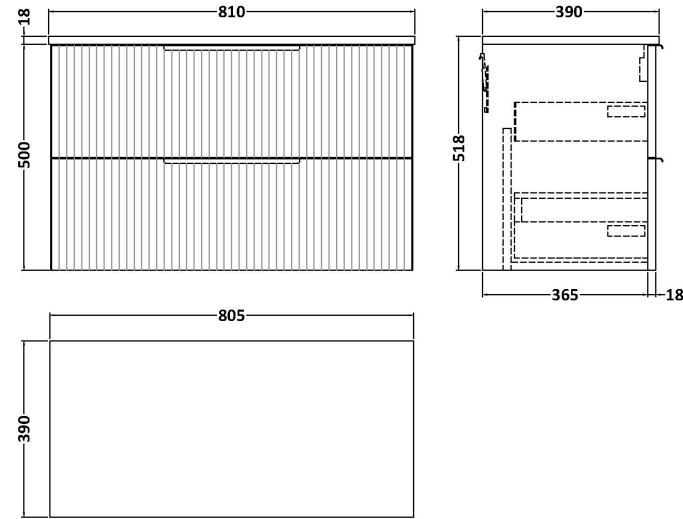

Sales Code: DFF295W

Description: 800 W/H 2-Drawer Vanity & Worktop

Packaging Details

Barcode: 5056462678818

Sales Code: FLU295

Description: 800 W/H 2-Drawer Unit

Product Dimensions

Height (mm):	500
Width (mm):	800
Depth (mm):	383
Nett Weight (kg):	24.5

Packaging Dimensions

Height (mm):	520
Width (mm):	820
Depth (mm):	405
Gross Weight (kg):	25

Packaging Data

Box Colour:	Brown Cardboard Box - Printed
Box Qty:	0
Label Size:	0 x 0
Label Colour:	Not Applicable
Label Qty:	0

Outer Box Dimensions (If Applicable)

Height (mm):	
Width (mm):	
Depth (mm):	
Gross Weight (kg):	
Barcode:	5056462654799

Product Details

Country of Origin:	China
Fitting Instruction:	No
CE Certification:	
FSC Certified Materials:	Yes
Colour:	Satin Grey
Construction Method:	Cam & Wood Dowel
Construction Type:	Rigid
Cabinet Finish:	MFC Painted Gloss
Fascia Finish:	Mdf Painted Gloss
Cabinet Thickness (mm):	16
Fascia Thickness (mm):	18
Drawer Included:	Yes
Drawer Type:	80mm High Metal Softclose
No of Shelves:	0
Hinge Type:	Not Applicable
Hinge Included:	No
Adjustable Legs:	No, Not Required
Fixings Included:	Yes
Handle Style:	Modern
Waste Shroud:	Yes
Handle Included:	Yes, Supplied
Handle Type:	D-Shape

Sales Code: MWT280

Description: 800 Worktop (805X390x18mm)

Product Dimensions

Height (mm):	18
Width (mm):	805
Depth (mm):	390
Nett Weight (kg):	3.5

Packaging Dimensions

Height (mm):	25
Width (mm):	825
Depth (mm):	410
Gross Weight (kg):	3.5