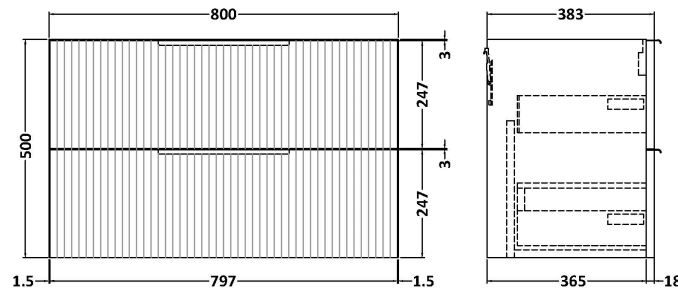

Sales Code: DFF295W

Description: 800 W/H 2-Drawer Vanity & Worktop

Packaging Details

Barcode: 5056462678818

Sales Code: FLU295

Description: 800 W/H 2-Drawer Unit

Product Dimensions

Height (mm):	500
Width (mm):	800
Depth (mm):	383
Nett Weight (kg):	24.5

Packaging Dimensions

Height (mm):	520
Width (mm):	820
Depth (mm):	405
Gross Weight (kg):	25

Packaging Data

Box Colour:	Brown Cardboard Box - Printed
Box Qty:	0
Label Size:	0 x 0
Label Colour:	Not Applicable
Label Qty:	0

Outer Box Dimensions (If Applicable)

Height (mm):	
Width (mm):	
Depth (mm):	
Gross Weight (kg):	
Barcode:	5056462654799

Product Details

Country of Origin:	China
Fitting Instruction:	No
CE Certification:	
FSC Certified Materials:	Yes
Colour:	Satin Grey
Construction Method:	Cam & Wood Dowel
Construction Type:	Rigid
Cabinet Finish:	MFC Painted Gloss
Fascia Finish:	Mdf Painted Gloss
Cabinet Thickness (mm):	16
Fascia Thickness (mm):	18
Drawer Included:	Yes
Drawer Type:	80mm High Metal Softclose
No of Shelves:	0
Hinge Type:	Not Applicable
Hinge Included:	No
Adjustable Legs:	No, Not Required
Fixings Included:	Yes
Handle Style:	Modern
Waste Shroud:	Yes
Handle Included:	Yes, Supplied
Handle Type:	D-Shape

Sales Code: MWT280

Description: 800 Worktop (805X390x18mm)

Product Dimensions

Height (mm):	18
Width (mm):	805
Depth (mm):	390
Nett Weight (kg):	3.5

Packaging Dimensions

Height (mm):	25
Width (mm):	825
Depth (mm):	410
Gross Weight (kg):	3.5