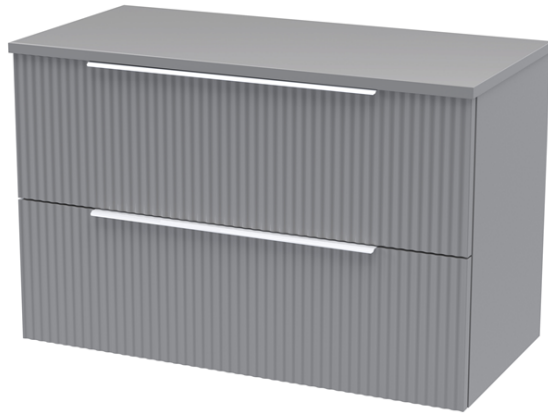

Sales Code: DFF295W

Description: 800 W/H 2-Drawer Vanity & Worktop

Packaging Details

Barcode: 5056462678818

Sales Code: FLU295

Description: 800 W/H 2-Drawer Unit

Product Dimensions

Height (mm):	500
Width (mm):	800
Depth (mm):	383
Nett Weight (kg):	24.5

Packaging Dimensions

Height (mm):	520
Width (mm):	820
Depth (mm):	405
Gross Weight (kg):	25

Packaging Data

Box Colour:	Brown Cardboard Box - Printed
Box Qty:	0
Label Size:	0 x 0
Label Colour:	Not Applicable
Label Qty:	0

Outer Box Dimensions (If Applicable)

Height (mm):	
Width (mm):	
Depth (mm):	
Gross Weight (kg):	
Barcode:	5056462654799

Product Details

Country of Origin:	China
Fitting Instruction:	No
CE Certification:	
FSC Certified Materials:	Yes
Colour:	Satin Grey
Construction Method:	Cam & Wood Dowel
Construction Type:	Rigid
Cabinet Finish:	MFC Painted Gloss
Fascia Finish:	Mdf Painted Gloss
Cabinet Thickness (mm):	16
Fascia Thickness (mm):	18
Drawer Included:	Yes
Drawer Type:	80mm High Metal Softclose
No of Shelves:	0
Hinge Type:	Not Applicable
Hinge Included:	No
Adjustable Legs:	No, Not Required
Fixings Included:	Yes
Handle Style:	Modern
Waste Shroud:	Yes
Handle Included:	Yes, Supplied
Handle Type:	D-Shape

Sales Code: MWT280

Description: 800 Worktop (805X390x18mm)

Product Dimensions

Height (mm):	18
Width (mm):	805
Depth (mm):	390
Nett Weight (kg):	3.5

Packaging Dimensions

Height (mm):	25
Width (mm):	825
Depth (mm):	410
Gross Weight (kg):	3.5