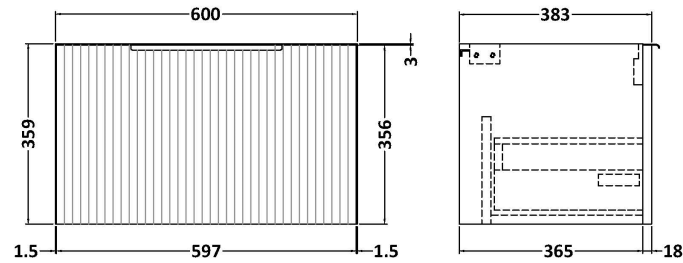

Sales Code: DFF194W

Description: 600 W/H Single Drawer Vanity & Worktop

Packaging Details

Barcode: 5056462677699

Sales Code: FLU194

Description: 600 W/H Single Drawer Unit

Product Dimensions

Height (mm):	359
Width (mm):	600
Depth (mm):	383
Nett Weight (kg):	13

Packaging Dimensions

Height (mm):	380
Width (mm):	620
Depth (mm):	405
Gross Weight (kg):	13.5

Packaging Data

Box Colour:	Brown Cardboard Box - Printed
Box Qty:	0
Label Size:	0 x 0
Label Colour:	Not Applicable
Label Qty:	0

Outer Box Dimensions (If Applicable)

Height (mm):	
Width (mm):	
Depth (mm):	
Gross Weight (kg):	
Barcode:	5056462654669

Product Details

Country of Origin:	China
Fitting Instruction:	No
CE Certification:	
FSC Certified Materials:	Yes
Colour:	Satin White
Construction Method:	Cam & Wood Dowel
Construction Type:	Rigid
Cabinet Finish:	MFC Painted Gloss
Fascia Finish:	Mdf Painted Gloss
Cabinet Thickness (mm):	16
Fascia Thickness (mm):	18
Drawer Included:	Yes
Drawer Type:	80mm High Metal S/C Inc Galler
No of Shelves:	0
Hinge Type:	Not Applicable
Hinge Included:	No
Adjustable Legs:	No, Not Required
Fixings Included:	Yes
Handle Style:	Modern
Waste Shroud:	Yes
Handle Included:	Yes, Supplied
Handle Type:	D-Shape

Sales Code: MWT160

Description: 600 Worktop (605X390x18mm)

Product Dimensions

Height (mm):	18
Width (mm):	605
Depth (mm):	390
Nett Weight (kg):	2.5

Packaging Dimensions

Height (mm):	25
Width (mm):	625
Depth (mm):	410
Gross Weight (kg):	2.5