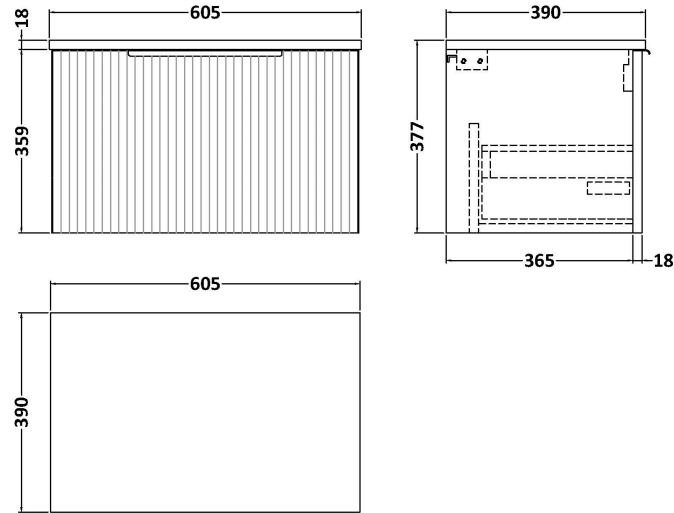

Sales Code: DFF194W

Description: 600 W/H Single Drawer Vanity & Worktop

Packaging Details

Barcode: 5056462677699

Sales Code: FLU194

Description: 600 W/H Single Drawer Unit

Product Dimensions

Height (mm):	359
Width (mm):	600
Depth (mm):	383
Nett Weight (kg):	13

Packaging Dimensions

Height (mm):	380
Width (mm):	620
Depth (mm):	405
Gross Weight (kg):	13.5

Packaging Data

Box Colour:	Brown Cardboard Box - Printed
Box Qty:	0
Label Size:	0 x 0
Label Colour:	Not Applicable
Label Qty:	0

Outer Box Dimensions (If Applicable)

Height (mm):	
Width (mm):	
Depth (mm):	
Gross Weight (kg):	
Barcode:	5056462654669

Product Details

Country of Origin:	China
Fitting Instruction:	No
CE Certification:	
FSC Certified Materials:	Yes
Colour:	Satin White
Construction Method:	Cam & Wood Dowel
Construction Type:	Rigid
Cabinet Finish:	MFC Painted Gloss
Fascia Finish:	Mdf Painted Gloss
Cabinet Thickness (mm):	16
Fascia Thickness (mm):	18
Drawer Included:	Yes
Drawer Type:	80mm High Metal S/C Inc Galler
No of Shelves:	0
Hinge Type:	Not Applicable
Hinge Included:	No
Adjustable Legs:	No, Not Required
Fixings Included:	Yes
Handle Style:	Modern
Waste Shroud:	Yes
Handle Included:	Yes, Supplied
Handle Type:	D-Shape

Sales Code: MWT160

Description: 600 Worktop (605X390x18mm)

Product Dimensions

Height (mm):	18
Width (mm):	605
Depth (mm):	390
Nett Weight (kg):	2.5

Packaging Dimensions

Height (mm):	25
Width (mm):	625
Depth (mm):	410
Gross Weight (kg):	2.5