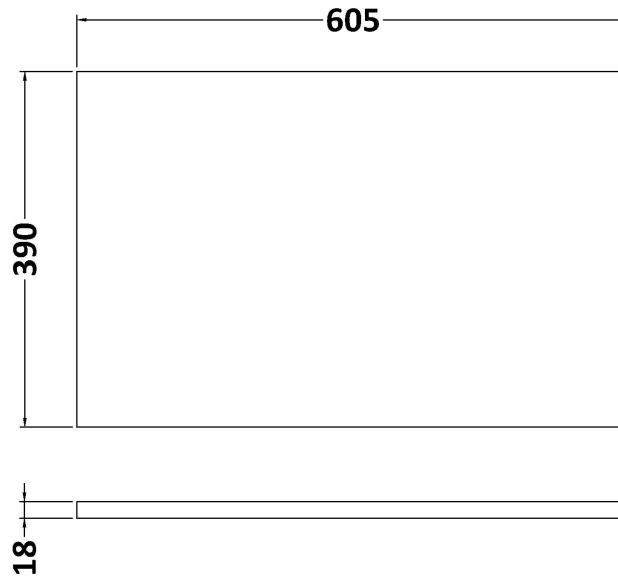

Packaging Dimensions

Height (mm):	380
Width (mm):	620
Depth (mm):	405
Gross Weight (kg):	13.5

Packaging Data

Box Colour:	Brown Cardboard Box - Printed
Box Qty:	0
Label Size:	0 x 0
Label Colour:	Not Applicable
Label Qty:	0

Outer Box Dimensions (If Applicable)

Height (mm):	
Width (mm):	
Depth (mm):	
Gross Weight (kg):	
Barcode:	5056462654669

Product Details

Country of Origin:	China
Fitting Instruction:	No
CE Certification:	
FSC Certified Materials:	Yes
Colour:	Satin White
Construction Method:	Cam & Wood Dowel
Construction Type:	Rigid
Cabinet Finish:	MFC Painted Gloss
Fascia Finish:	Mdf Painted Gloss
Cabinet Thickness (mm):	16
Fascia Thickness (mm):	18
Drawer Included:	Yes
Drawer Type:	80mm High Metal S/C Inc Galler
No of Shelves:	0
Hinge Type:	Not Applicable
Hinge Included:	No
Adjustable Legs:	No, Not Required
Fixings Included:	Yes
Handle Style:	Modern
Waste Shroud:	Yes
Handle Included:	Yes, Supplied
Handle Type:	D-Shape

Sales Code: MWT160

Description: 600 Worktop (605X390x18mm)

Product Dimensions

Height (mm):	18
Width (mm):	605
Depth (mm):	390
Nett Weight (kg):	2.5

Packaging Dimensions

Height (mm):	25
Width (mm):	625
Depth (mm):	410
Gross Weight (kg):	2.5

Packaging Data

Box Colour:	Brown Cardboard Box - Printed
Box Qty:	1
Label Size:	100 x 50
Label Colour:	Not Applicable
Label Qty:	0

Outer Box Dimensions (If Applicable)

Height (mm):	
Width (mm):	
Depth (mm):	
Gross Weight (kg):	
Barcode:	5056211899730